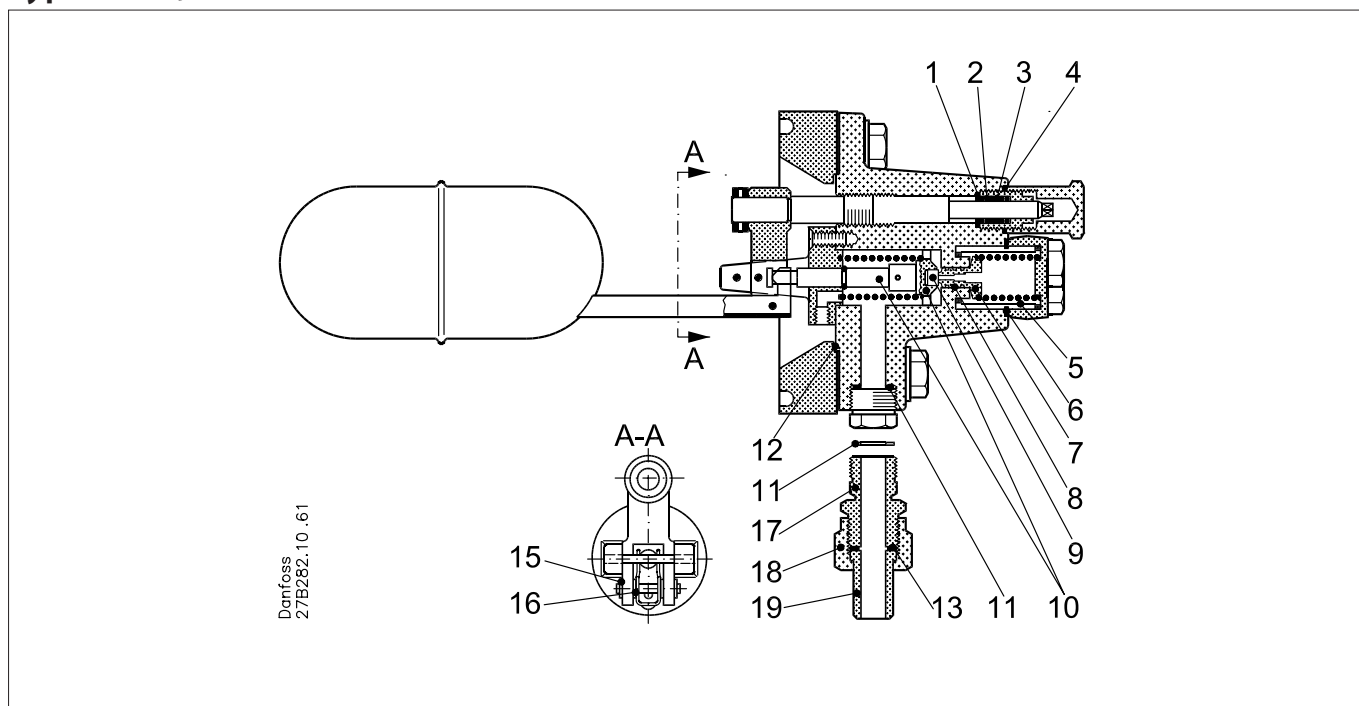

Data sheet – Spare parts and accessories

**Float valves**  
Types SV 4, SV 5 and SV 6

Description	Pos. #	Qty.	Code no.	
<b>Seal kit</b>				
Sealing ring	1	1	027B2070	
O-ring	2	2		
Washer	3	1		
Washer, nylon	4	1		
Gasket	6	1		
Alu gasket	11	2		
Gasket	12	1		
Alu gasket	13	2		
Alu gasket	14	2		
<b>Service kit</b>				
Valve plate, teflon	9	1		027B2073
Cone incl. tap	10	1		
Locking ring	15	2		
Washer, nylon	16	2		
<b>Strainer</b>				
Strainer	5	1	027B2071	
<b>Orifice assembly</b>				
Gasket	6	1	027B2080	
Orifice dia. 1.0 mm	7	1		
O-ring	8	1		
Valve plate, nylon	9	1		
<b>Orifice assembly</b>				
Gasket	6	1	027B2081	
Orifice dia. 1.5 mm	7	1		
O-ring	8	1		
Valve plate, nylon	9	1		
<b>Orifice assembly</b>				
Gasket	6	1	027B2082	
Orifice dia. 2.0 mm	7	1		
O-ring	8	1		
Valve plate, nylon	9	1		

Description	Pos. #	Qty.	Code no.
<b>Orifice assembly</b>			
Gasket	6	1	027B2083
Orifice dia. 1.0 mm	7	1	
O-ring	8	1	
Valve plate, nylon	9	1	
<b>Orifice assembly</b>			
Gasket	6	1	027B2084
Orifice dia. 1.0 mm	7	1	
O-ring	8	1	
Valve plate, nylon	9	1	
<b>Orifice assembly (default SV 4)</b>			
Gasket	6	1	027B2085
Orifice dia. 3.0 mm	7	1	
O-ring	8	1	
Valve plate, nylon	9	1	
<b>Orifice assembly (default SV 5)</b>			
Gasket	6	1	027B2086
Orifice dia. 3.5 mm	7	1	
O-ring	8	1	
Valve plate, nylon	9	1	
<b>Orifice assembly (default SV 6)</b>			
Gasket	6	1	027B2087
Orifice dia. 4.0 mm	7	1	
O-ring	8	1	
Valve plate, nylon	9	1	
<b>Orifice assembly (default SV 6)</b>			
Alu gasket	11	1	027B2075
Alu gasket	13	1	
Nipple	17	1	
Union	18	1	
Welding nipple	19	1	