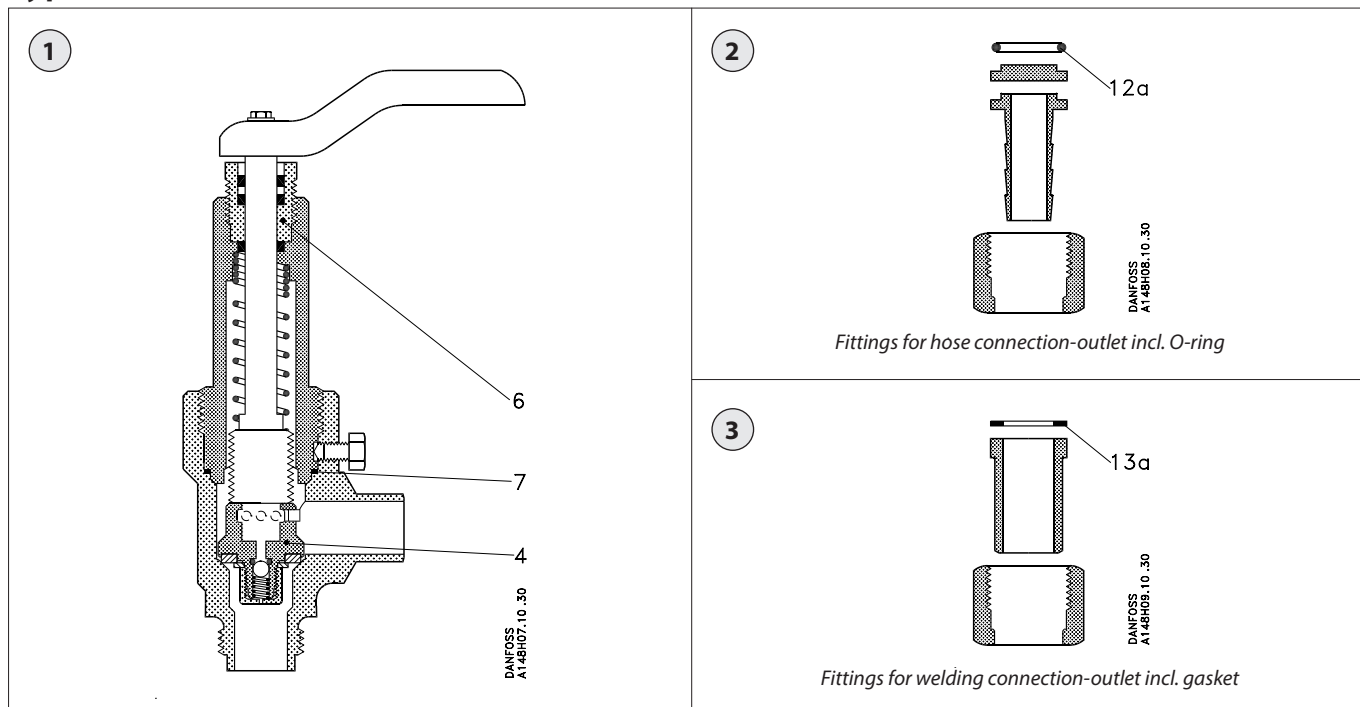

Data sheet – Spare parts and accessories

**Shut-off valve  
Type QDV**

Description	Pos. #	Qty.	Code no.
<b>Repair kit, complete set of gaskets</b>			
Cone for complete incl. steel balls and Allen screw	4	1	<b>2453+092*</b>
Gaskets complete for packing gland	6	1	
Gasket for housing/bonnet	7	1	
O-ring hose connection	12a	1	
Gasket for nipple connection Allen key	13a	1	
<b>Packing gland incl. gaskets (with O-rings)</b>			
Packing gland incl. gaskets	6	1	<b>148B4056*</b>

Description	Pos. #	Qty.	Code no.
<b>Grease for packing gland (tube)</b>			
Grease for packing gland (tube)		1	<b>148H3445</b>
<b>Optional extra Fittings for:</b>			
Hose connection-outlet incl. O-ring - G $\frac{3}{8}$ - fig. 2		1	<b>148H3451</b>
Welding connection-outlet incl. gasket - G $\frac{3}{8}$ - fig. 3		1	<b>148H3452</b>