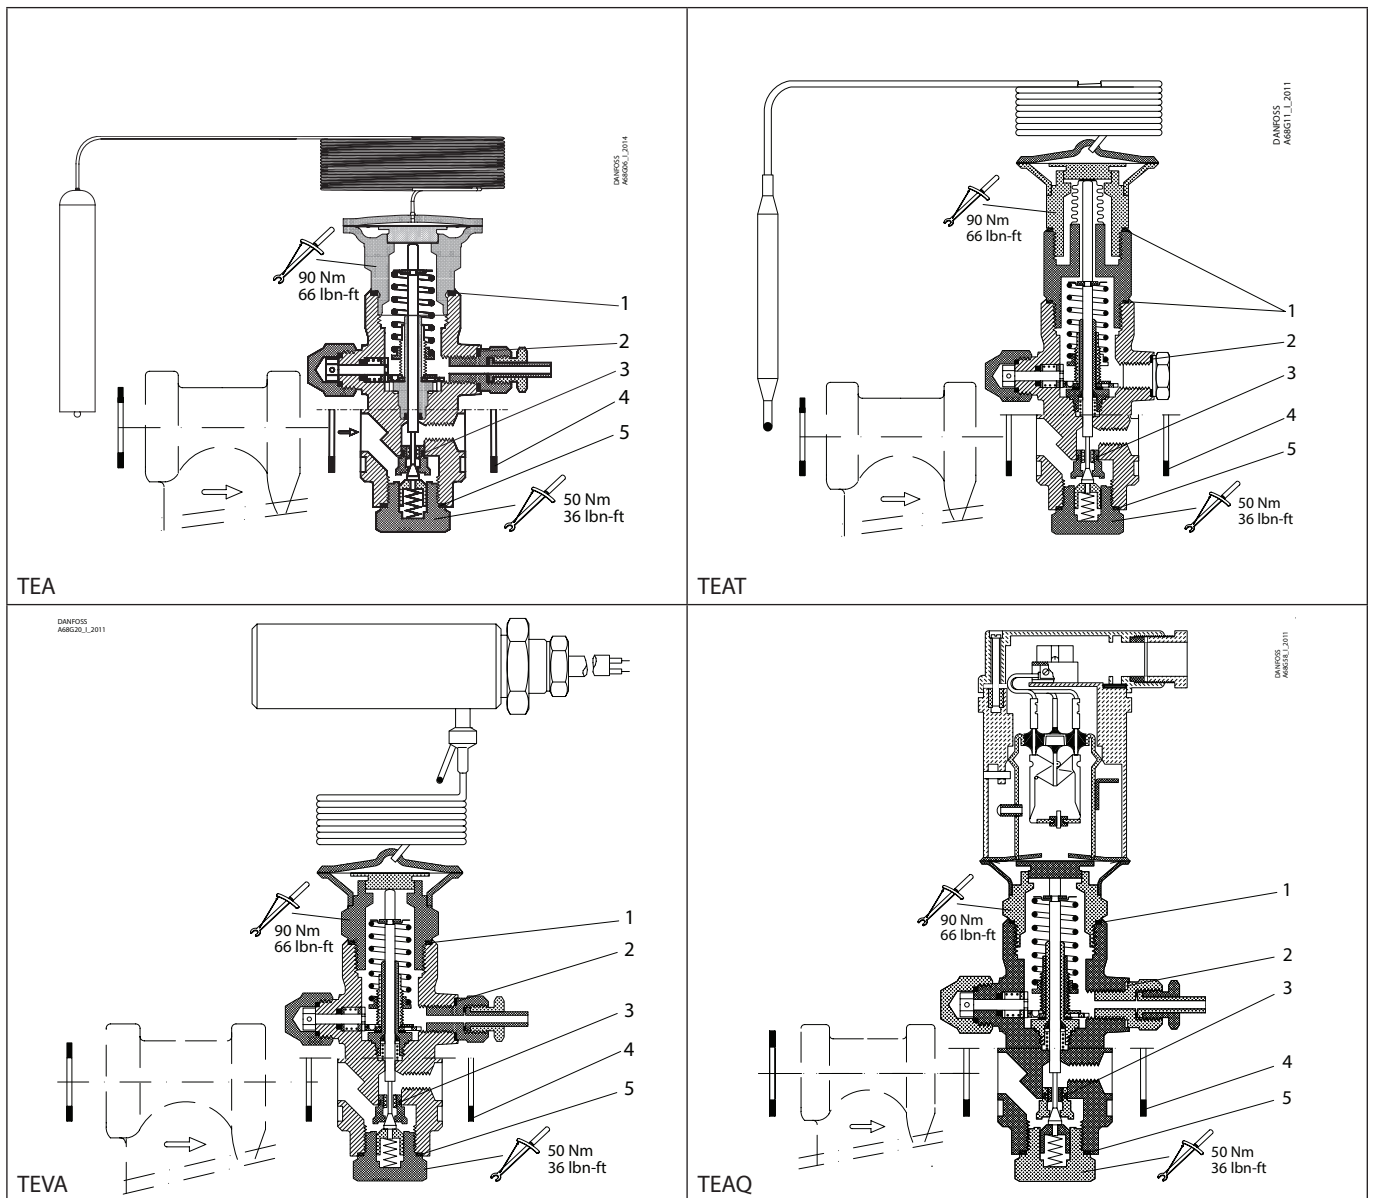

Installation guide – Spare parts and accessories

Inspection kit | Code number 068G0064
TEA, TEAT, TEVA and TEAQ, Size 20 and 85

<p>1</p> <p> = Alu.</p> <p></p> <p>Total no. = 2</p>	<p>2</p> <p> = Alu.</p> <p></p> <p>Total no. = 1</p>	<p>3 (size 20)</p> <p></p> <p></p> <p>Total no. = 1</p>	<p>3 (size 85)</p> <p></p> <p></p> <p>Total no. = 1</p>
<p>4 (size 20)</p> <p> = Fibre</p> <p></p> <p>Total no. = 3</p>	<p>4 (size 85)</p> <p> = Fibre</p> <p></p> <p>Total no. = 3</p>	<p>5</p> <p> = Alu.</p> <p></p> <p>Total no. = 1</p>	