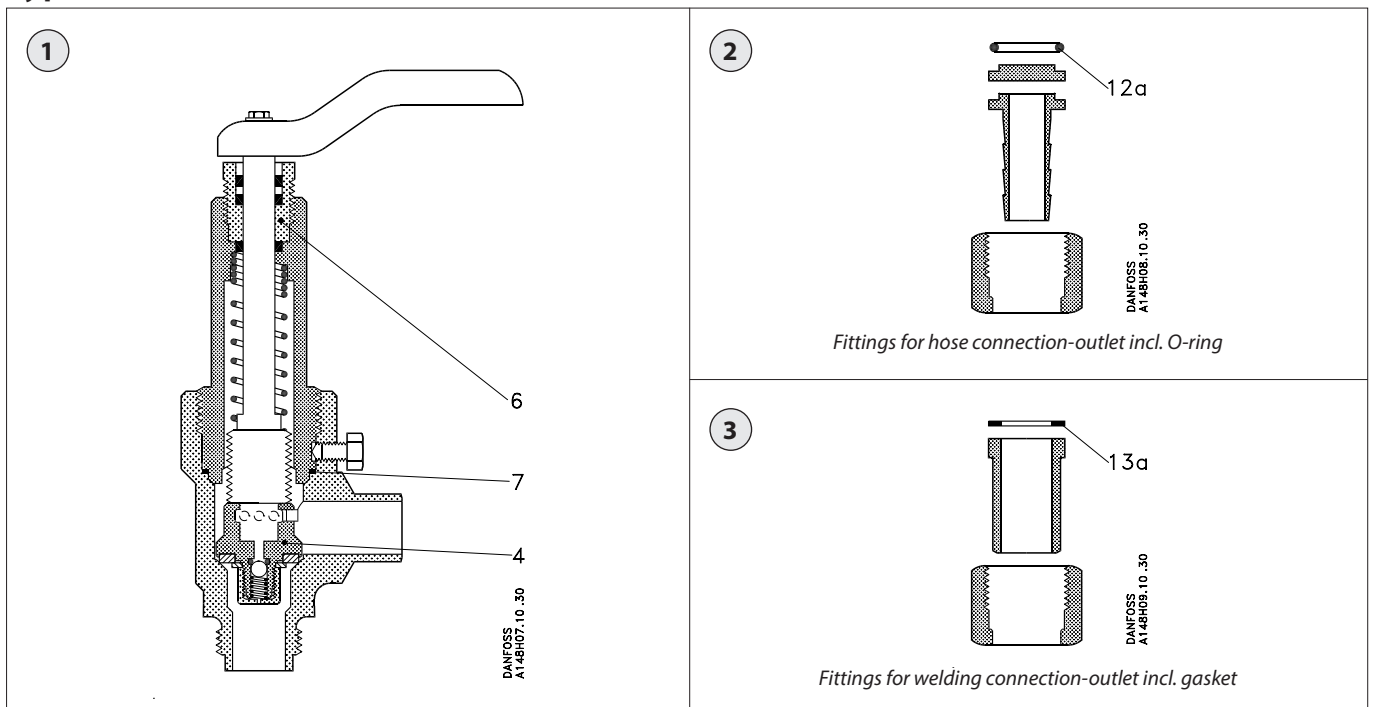

Data sheet – Spare parts and accessories

**Shut-off valve
Type QDV**

Description	Pos. #	Qty.	Code no.
Repair kit, complete set of gaskets			
Cone for complete incl. steel balls and Allen screw	4	1	2453+092*
Gaskets complete for packing gland	6	1	
Gasket for housing/bonnet	7	1	
O-ring hose connection	12a	1	
Gasket for nipple connection Allen key	13a	1	
Packing gland incl. gaskets (with O-rings)			
Packing gland incl. gaskets	6	1	148B4056*

Description	Pos. #	Qty.	Code no.
Grease for packing gland (tube)			
Grease for packing gland (tube)		1	148H3445
Optional extra Fittings for:			
Hose connection-outlet incl. O-ring - G $\frac{3}{8}$ - fig. 2		1	148H3451
Welding connection-outlet incl. gasket - G $\frac{3}{8}$ - fig. 3		1	148H3452