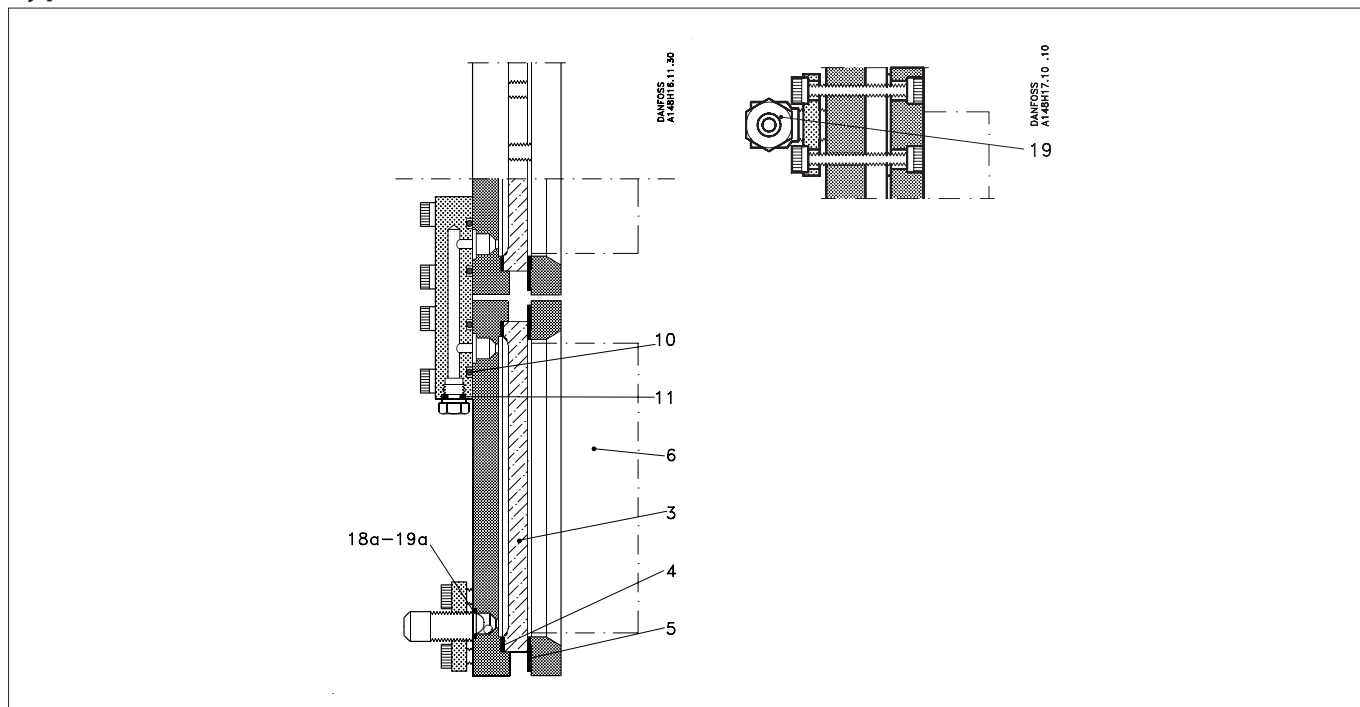

Data sheet – Spare parts and accessories

Sight glasses

Types LLG, LLG-S, LLG-F and LLG-SF 185 - 1550 (7¼ - 61 in.)

Description	Pos. #	Qty.	Size	Code no.
Repair kit, complete set of gaskets				
Gasket for sight glass	4	1	Size 185 (7¼ in.)	2453+056
Protective coating for sight glass	5			
Gasket for nipple for type LLG	18a			
Gaskets for stop valve and for nipple	19a			
Gasket for sight glass	4	1	Size 335 (13¼ in.)	2453+057
Protective coating for sight glass	5			
Gasket for nipple for type LLG	18a			
Gaskets for stop valve and for nipple	19a			
Gasket for sight glass	4	1	Size 590 (23¼ in.)	2453+058
Protective coating for sight glass	5			
O-ring for connecting piece for	10			
Gasket for connecting piece for	11			
Gasket for nipple for type LLG	18a			
Gaskets for stop valve and for nipple	19a			
Gasket for sight glass	4	1	Size 740 (29¼ in.)	2453+059
Protective coating for sight glass	5			
Gasket for nipple for type LLG	18a			
Gaskets for stop valve and for nipple	19a			
Gasket for sight glass	4	1	Size 995 (39¼ in.)	2453+060
Protective coating for sight glass	5			
O-ring for connecting piece for	10			
Gasket for connecting piece for	11			
Gasket for nipple for type LLG	18a			
Gaskets for stop valve and for nipple	19a			
Gasket for sight glass	4	1	Size 1145 (45 in.)	2453+061
Protective coating for sight glass	5			
O-ring for connecting piece for	10			
Gasket for connecting piece for	11			
Gasket for nipple for type LLG	18a			
Gaskets for stop valve and for nipple	19a			
Gasket for sight glass	4	1	Size 1550 (61 in.)	2453+062
Protective coating for sight glass	5			
O-ring for connecting piece for	10			
Gasket for connecting piece for	11			
Gasket for nipple for type LLG	18a			
Gaskets for stop valve and for nipple	19a			

Description	Pos. #	Qty.	Size	Code no.
Sight glass				
Sight glass	3	1	Size 185 (7¼ in.)	148H3034
Sight glass	3	1	Size 335 (13¼ in.)	148H3035
Sight glass	3	1	Size 590 (23¼ in.)	148H3036
Sight glass	3	1	Size 740 (29¼ in.)	148H3037
Sight glass	3	1	Size 995 (39¼ in.)	148H3038
Spare part kit for LLG-F and LLG-SSF				
Sight adapter	6	1	Size 185 (7¼ in.)	148H3041
Sight adapter	6	1	Size 335 (13¼ in.)	148H3042
Sight adapter	6	1	Size 590 (23¼ in.)	148H3043
Sight adapter	6	1	Size 740 (29¼ in.)	148H3044
Sight adapter	6	1	Size 995 (39¼ in.)	148H3045
Sight adapter	6	1	Size 1145 (45 in.)	148H3046
Sight adapter	6	1	Size 1550 (61 in.)	148H3047
Stop valve				
Stop valve, type SNV-ST	19	1	All	148B3769