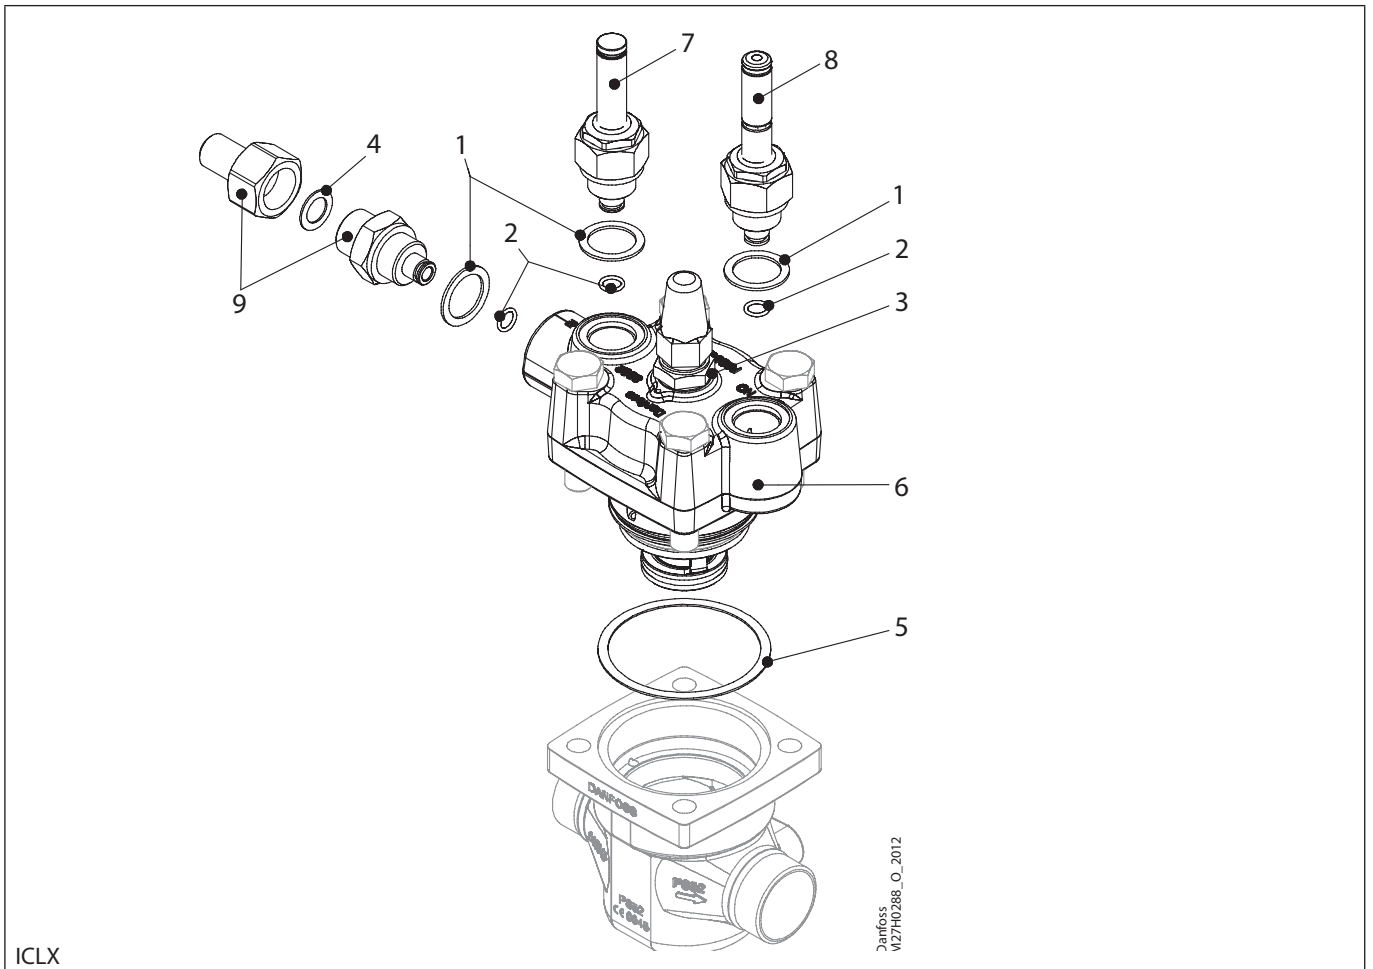

Installation guide – Spare parts and accessories

Overhaul kit | Code number 027H6204
ICLX, size 65/80

ICLX

Danfoss
M27H0288_O_2012

<p>1</p> <p> = Fibre</p> <p>Total no. = 3</p>	<p>2</p> <p></p> <p>Total no. = 3</p>	<p>3</p> <p> = Alu.</p> <p>Total no. = 1</p>	<p>4</p> <p> = Alu.</p> <p>Total no. = 1</p>	<p>5</p> <p> = Fibre</p> <p>Total no. = 1</p>
<p>6</p> <p>Total no. = 1</p>	<p>7</p> <p>Total no. = 1</p>	<p>8</p> <p>Total no. = 1</p>	<p>9</p> <p>Total no. = 1</p>	