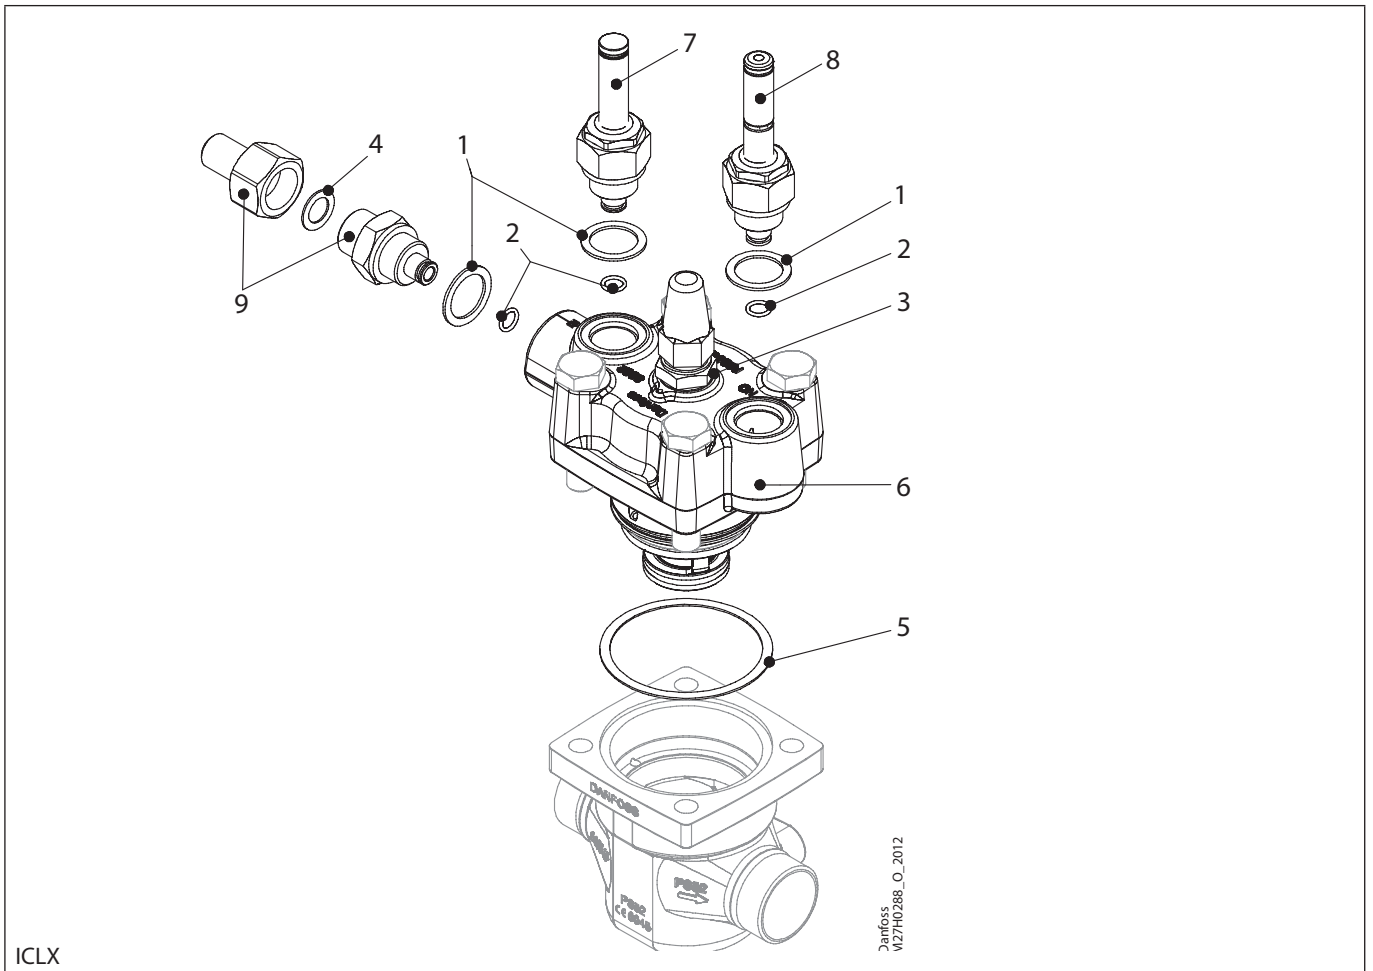

Installation guide – Spare parts and accessories

Overhaul kit | Code number 027H5204  
ICLX, size 50

ICLX

<p><b>1</b></p> <p> = Fibre</p> <p>Total no. = 3</p>	<p><b>2</b></p> <p></p> <p>Total no. = 3</p>	<p><b>3</b></p> <p> = Alu.</p> <p>Total no. = 1</p>	<p><b>4</b></p> <p> = Alu.</p> <p>Total no. = 1</p>	<p><b>5</b></p> <p> = Fibre</p> <p>Total no. = 1</p>
<p><b>6</b></p> <p>Total no. = 1</p>	<p><b>7</b></p> <p>Total no. = 1</p>	<p><b>8</b></p> <p>Total no. = 1</p>	<p><b>9</b></p> <p>Total no. = 1</p>	