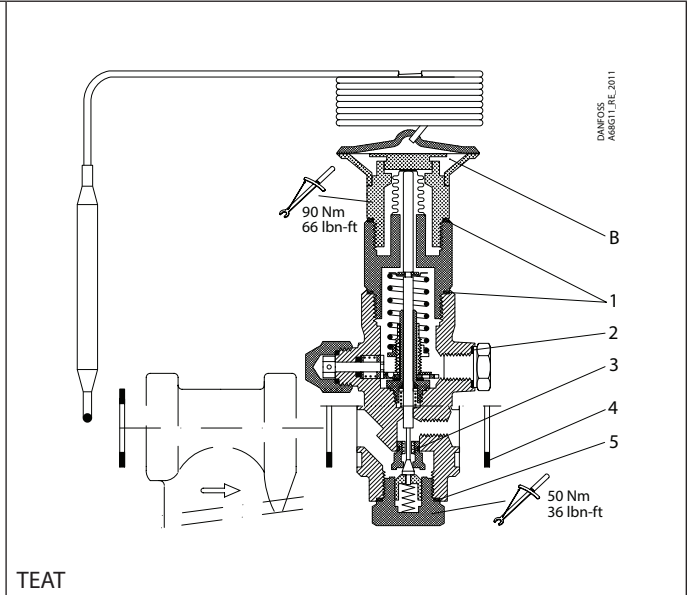

Installation guide – Spare parts and accessories

Repair kit, element | Code numbers 068G3250, 068G3252, 068G3260, 068G3261, 068G3262, 068G3255

TEA, TEAT, TEVA and TEAQ, Size 20 and 85

TEA

TEAT

TEVA

TEAQ

<p>1</p> <p>▨ = Alu.</p> <p>Ø36 mm Ø1.42"</p> <p>Total no. = 2</p>	<p>2</p> <p>▨ = Alu.</p> <p>Ø17.5 mm Ø0.69"</p> <p>Total no. = 1</p>	<p>3 (size 20)</p> <p>Ø8 mm Ø0.32"</p> <p>Total no. = 1</p>	<p>3 (size 85)</p> <p>Ø9 mm Ø0.35"</p> <p>Total no. = 1</p>	<p>4 (size 20)</p> <p>▨ = Fibre</p> <p>Ø32 mm Ø1.26"</p> <p>Total no. = 3</p>	<p>4 (size 85)</p> <p>▨ = Fibre</p> <p>Ø39 mm Ø1.54"</p> <p>Total no. = 3</p>
<p>5</p> <p>▨ = Alu.</p> <p>Ø26 mm Ø1.02"</p> <p>Total no. = 1</p>	<p>6</p> <p>1 of A or 1 of B or 1 of C</p>	<p>Bulb strap</p> <p>Total no. = 1</p>			