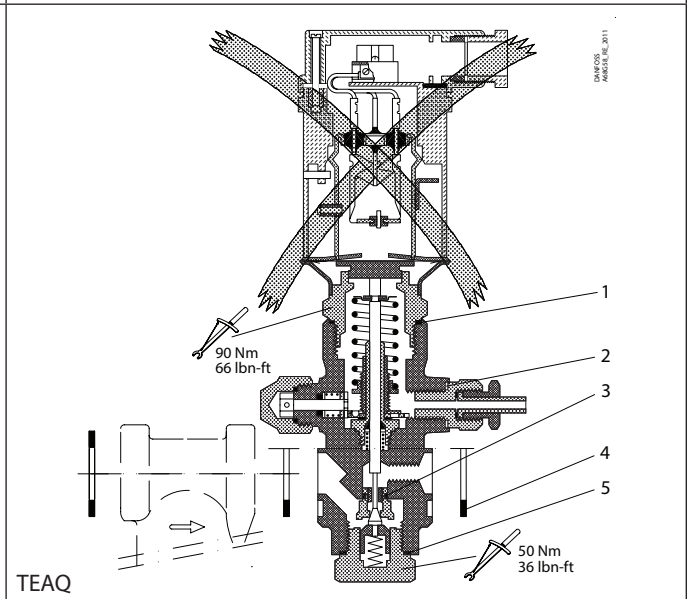

Installation guide – Spare parts and accessories

Repair kit, element | Code numbers 068G3250, 068G3252, 068G3260, 068G3261, 068G3262, 068G3255

TEA, TEAT, TEVA and TEAQ, Size 20 and 85

TEA

TEAT

TEVA

TEAQ

<p>1</p> <p>▨ = Alu.</p> <p>Ø36 mm Ø1.42"</p> <p>Total no. = 2</p>	<p>2</p> <p>▨ = Alu.</p> <p>Ø17.5 mm Ø0.69"</p> <p>Total no. = 1</p>	<p>3 (size 20)</p> <p>Ø8 mm Ø0.32"</p> <p>Total no. = 1</p>	<p>3 (size 85)</p> <p>Ø9 mm Ø0.35"</p> <p>Total no. = 1</p>	<p>4 (size 20)</p> <p>▨ = Fibre</p> <p>Ø32 mm Ø1.26"</p> <p>Total no. = 3</p>	<p>4 (size 85)</p> <p>▨ = Fibre</p> <p>Ø39 mm Ø1.54"</p> <p>Total no. = 3</p>
<p>5</p> <p>▨ = Alu.</p> <p>Ø26 mm Ø1.02"</p> <p>Total no. = 1</p>	<p>6</p> <p>1 of A or 1 of B or 1 of C</p>	<p>Bulb strap</p> <p>Total no. = 1</p>			