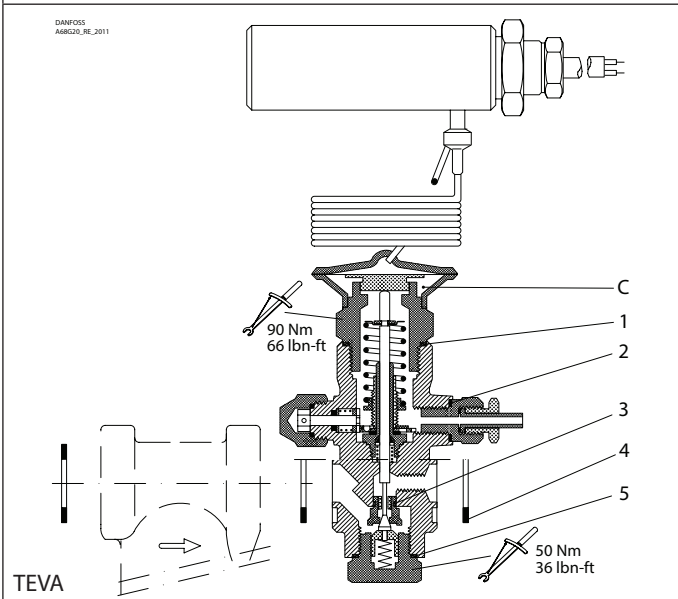

Installation guide – Spare parts and accessories

Repair kit, element | Code numbers 068G3250, 068G3252, 068G3260, 068G3261, 068G3262, 068G3255

TEA, TEAT, TEVA and TEAQ, Size 20 and 85

TEA

TEAT

TEVA

TEAQ

<p>1</p> <p>▨ = Alu.</p> <p>Ø36 mm Ø1.42"</p> <p>Total no. = 2</p>	<p>2</p> <p>▨ = Alu.</p> <p>Ø17.5 mm Ø0.69"</p> <p>Total no. = 1</p>	<p>3 (size 20)</p> <p>Ø8 mm Ø0.32"</p> <p>Total no. = 1</p>	<p>3 (size 85)</p> <p>Ø9 mm Ø0.35"</p> <p>Total no. = 1</p>	<p>4 (size 20)</p> <p>▨ = Fibre</p> <p>Ø32 mm Ø1.26"</p> <p>Total no. = 3</p>	<p>4 (size 85)</p> <p>▨ = Fibre</p> <p>Ø39 mm Ø1.54"</p> <p>Total no. = 3</p>
<p>5</p> <p>▨ = Alu.</p> <p>Ø26 mm Ø1.02"</p> <p>Total no. = 1</p>	<p>6</p> <p>1 of A or 1 of B or 1 of C</p>	<p>Bulb strap</p> <p>Total no. = 1</p>			