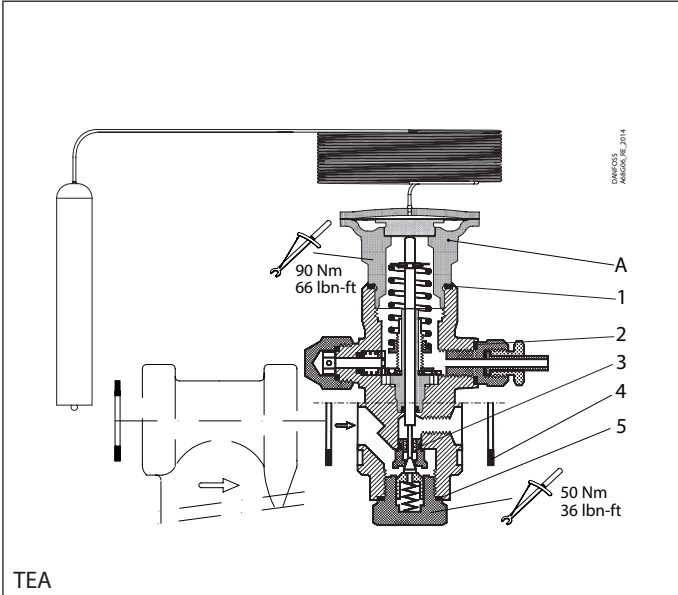

Installation guide – Spare parts and accessories

Repair kit, element | Code numbers 068G3250, 068G3252, 068G3260, 068G3261, 068G3262, 068G3255

TEA, TEAT, TEVA and TEAQ, Size 20 and 85

TEA

TEAT

TEVA

TEAQ

<p>1</p> <p>▨ = Alu.</p> <p>Ø36 mm Ø1.42"</p> <p>Total no. = 2</p>	<p>2</p> <p>▨ = Alu.</p> <p>Ø17.5 mm Ø0.69"</p> <p>Total no. = 1</p>	<p>3 (size 20)</p> <p>Ø8 mm Ø0.32"</p> <p>Total no. = 1</p>	<p>3 (size 85)</p> <p>Ø9 mm Ø0.35"</p> <p>Total no. = 1</p>	<p>4 (size 20)</p> <p>▨ = Fibre</p> <p>Ø32 mm Ø1.26"</p> <p>Total no. = 3</p>	<p>4 (size 85)</p> <p>▨ = Fibre</p> <p>Ø39 mm Ø1.54"</p> <p>Total no. = 3</p>
<p>5</p> <p>▨ = Alu.</p> <p>Ø26 mm Ø1.02"</p> <p>Total no. = 1</p>	<p>6</p> <p>1 of A or 1 of B or 1 of C</p>	<p>Bulb strap</p> <p>Total no. = 1</p>			