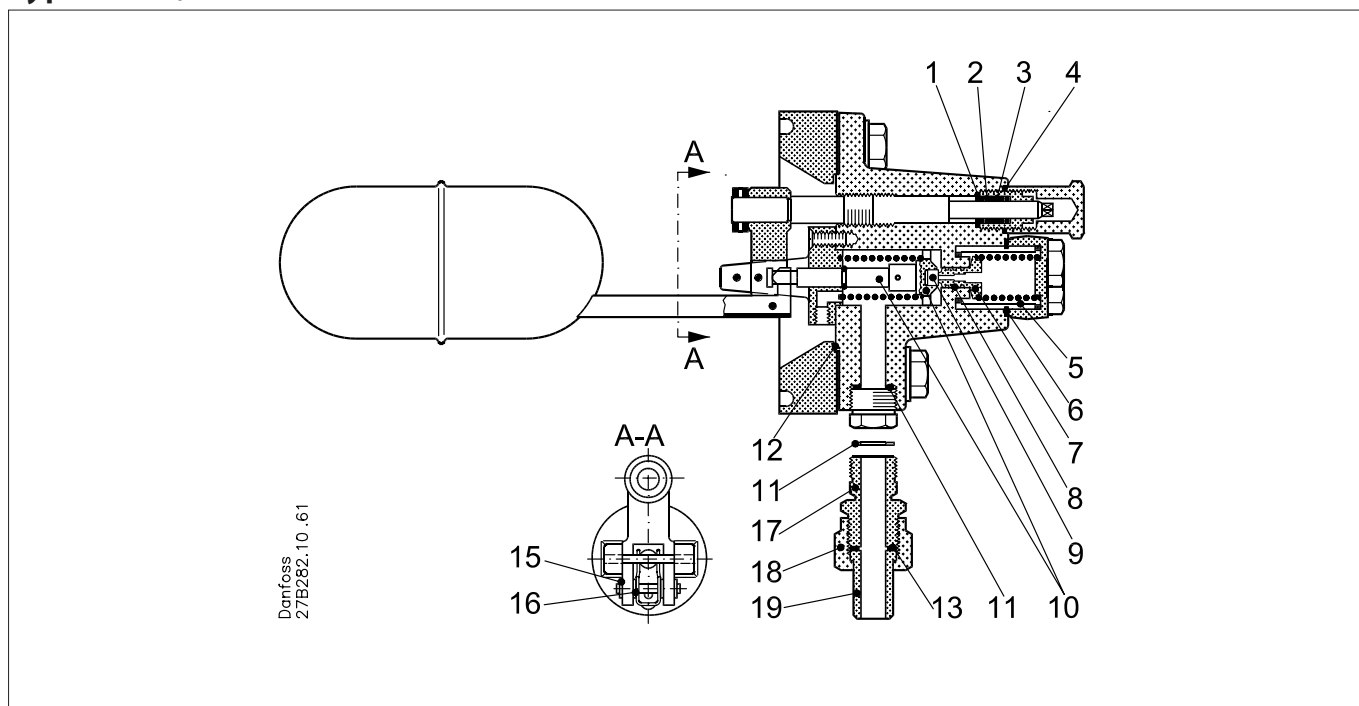

Data sheet – Spare parts and accessories

**Float valves**  
Types SV 4, SV 5 and SV 6

Description	Pos. #	Qty.	Code no.	
<b>Seal kit</b>				
Sealing ring	1	1	027B2070	
O-ring	2	2		
Washer	3	1		
Washer, nylon	4	1		
Gasket	6	1		
Alu gasket	11	2		
Gasket	12	1		
Alu gasket	13	2		
Alu gasket	14	2		
<b>Service kit</b>				
Valve plate, teflon	9	1		027B2073
Cone incl. tap	10	1		
Locking ring	15	2		
Washer, nylon	16	2		
<b>Strainer</b>				
Strainer	5	1	027B2071	
<b>Orifice assembly</b>				
Gasket	6	1	027B2080	
Orifice dia. 1.0 mm	7	1		
O-ring	8	1		
Valve plate, nylon	9	1		
<b>Orifice assembly</b>				
Gasket	6	1	027B2081	
Orifice dia. 1.5 mm	7	1		
O-ring	8	1		
Valve plate, nylon	9	1		
<b>Orifice assembly</b>				
Gasket	6	1	027B2082	
Orifice dia. 2.0 mm	7	1		
O-ring	8	1		
Valve plate, nylon	9	1		

Description	Pos. #	Qty.	Code no.
<b>Orifice assembly</b>			
Gasket	6	1	027B2083
Orifice dia. 1.0 mm	7	1	
O-ring	8	1	
Valve plate, nylon	9	1	
<b>Orifice assembly</b>			
Gasket	6	1	027B2084
Orifice dia. 1.0 mm	7	1	
O-ring	8	1	
Valve plate, nylon	9	1	
<b>Orifice assembly (default SV 4)</b>			
Gasket	6	1	027B2085
Orifice dia. 3.0 mm	7	1	
O-ring	8	1	
Valve plate, nylon	9	1	
<b>Orifice assembly (default SV 5)</b>			
Gasket	6	1	027B2086
Orifice dia. 3.5 mm	7	1	
O-ring	8	1	
Valve plate, nylon	9	1	
<b>Orifice assembly (default SV 6)</b>			
Gasket	6	1	027B2087
Orifice dia. 4.0 mm	7	1	
O-ring	8	1	
Valve plate, nylon	9	1	
<b>Orifice assembly (default SV 6)</b>			
Alu gasket	11	1	027B2075
Alu gasket	13	1	
Nipple	17	1	
Union	18	1	
Welding nipple	19	1	