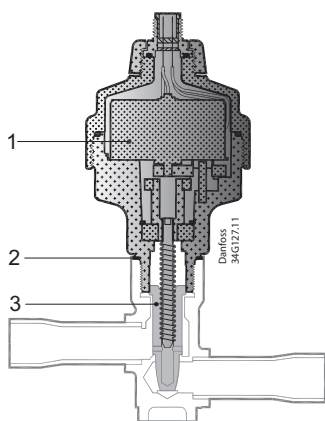

ETS 12.5, ETS 25, KVS 15

Description	Qty	Code no.
Pos. 1 Actuator with integrated M12 with Ceramic bearing	1	034G2088
Pos. 2 (incl. metal gasket) for ETS 12.5, ETS 25 / KVS 15		
Pos. 3 Cone/piston for ETS	1	034G2345
Pos. 2 Metal gasket		
Pos. 3 Cone/piston for ETS 25	1	034G2346
Pos. 2 Metal gasket		
Pos. 2 Metal Gasket	1	034G2344

ETS 25B, ETS 50, ETS 100

Description	Qty	Code no.
Pos. 1 Actuator with integrated M12 with ceramic bearing	1	034G2087
Pos. 2 (incl. metal gasket) for ETS 25B, ETS 50, ETS 100		
Pos. 2 Metal Gasket	1	034G2344

ETS 250, ETS 400, KVS 42

Description	Qty	Code no.
Pos. 1 Actuator with integrated M12 with ceramic bearing	1	034G2087
Pos. 2 (incl. metal gasket) for ETS 250, ETS 400 / KVS 42		
Pos. 2 Metal Gasket	1	034G2344