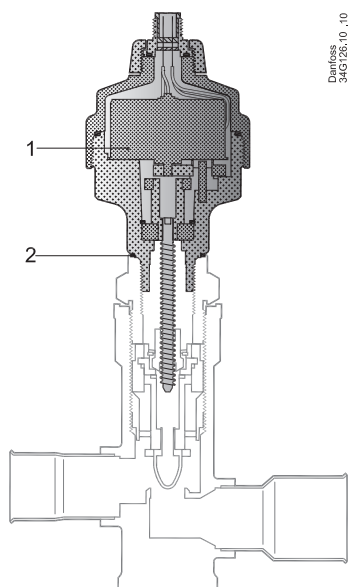

ETS 12.5, ETS 25, KVS 15

Description	Qty	Code no.
Pos. 1 Actuator with integrated M12 with Ceramic bearing	1	034G2088
Pos. 2 (incl. metal gasket) for ETS 12.5, ETS 25 / KVS 15		
Pos. 3 Cone/piston for ETS	1	034G2345
Pos. 2 Metal gasket		
Pos. 3 Cone/piston for ETS 25	1	034G2346
Pos. 2 Metal gasket		
Pos. 2 Metal Gasket	1	034G2344

ETS 25B, ETS 50, ETS 100

Description	Qty	Code no.
Pos. 1 Actuator with integrated M12 with ceramic bearing	1	034G2087
Pos. 2 (incl. metal gasket) for ETS 25B, ETS 50, ETS 100		
Pos. 2 Metal Gasket	1	034G2344

ETS 250, ETS 400, KVS 42

Description	Qty	Code no.
Pos. 1 Actuator with integrated M12 with ceramic bearing	1	034G2087
Pos. 2 (incl. metal gasket) for ETS 250, ETS 400 / KVS 42		
Pos. 2 Metal Gasket	1	034G2344