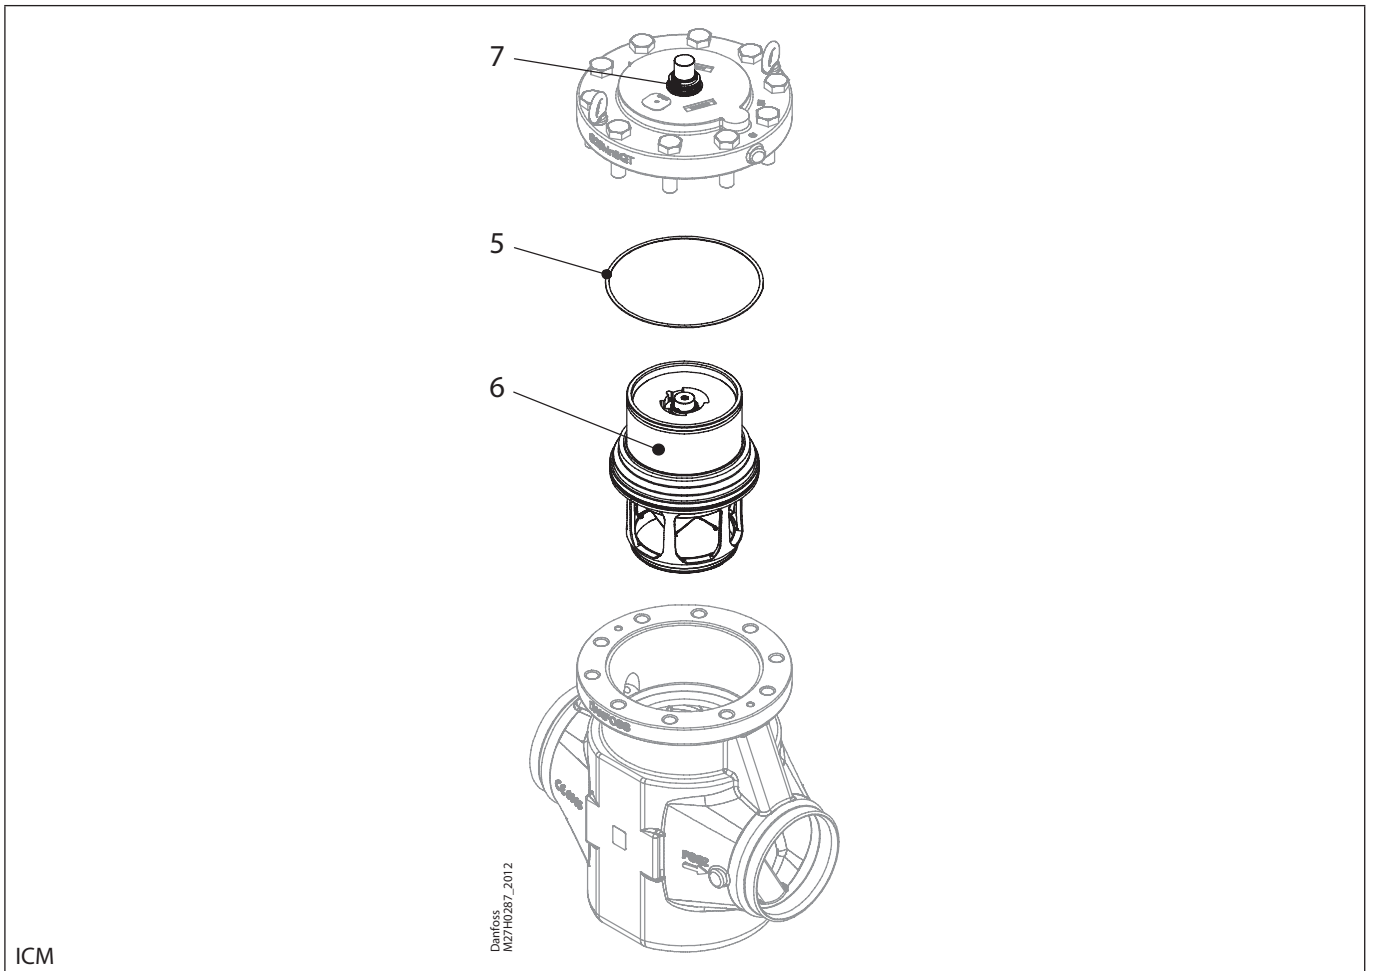

Installation guide – Spare parts and accessories

Overhaul kit | Code number 027H7136
 ICM, size 100

<p>5</p> <p>— = Fibre</p> <p>Ø150 mm Ø5.91"</p> <p>Total no. = 1</p>	<p>6</p> <p>Ø95 mm Ø3.74"</p> <p>Total no. = 1</p>	<p>7</p> <p>Ø3.74"</p> <p>Total no. = 1</p>
---	---	--