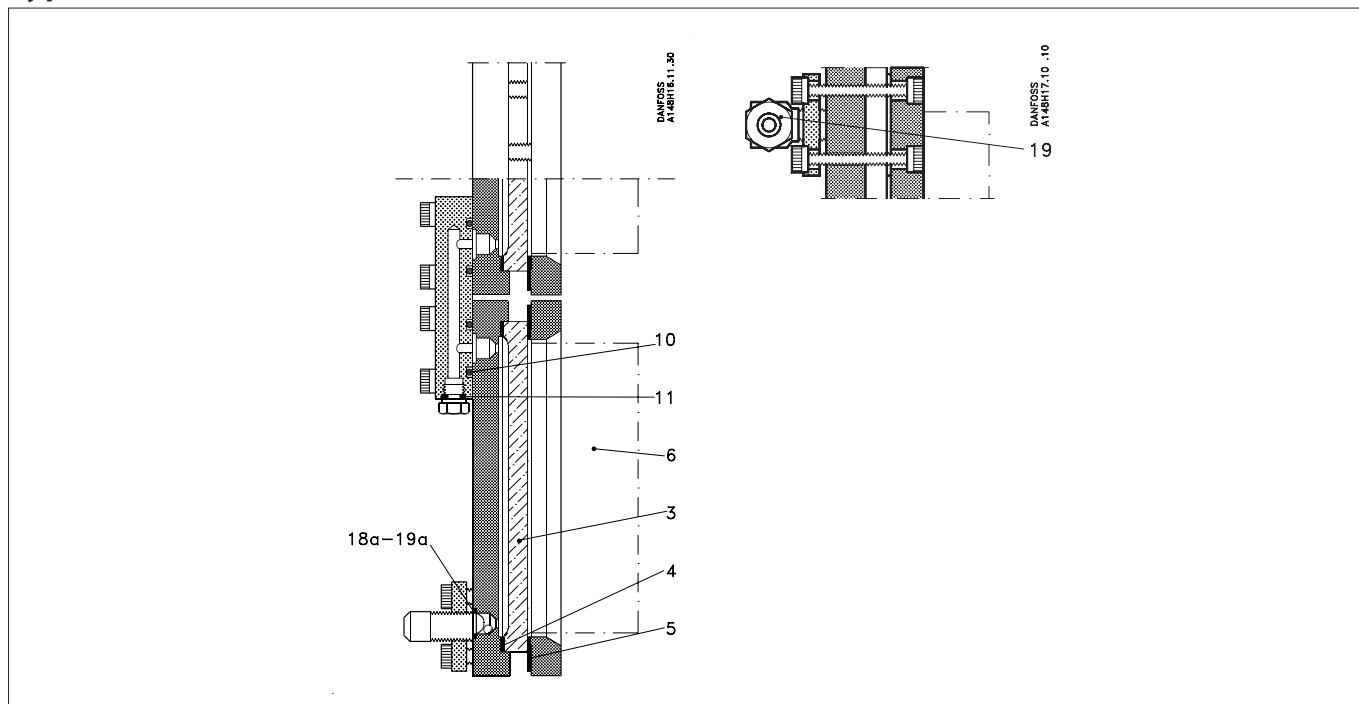

Data sheet – Spare parts and accessories

Sight glasses

Types LLG, LLG-S, LLG-F and LLG-SF 185 - 1550 (7¼ - 61 in.)

Description	Pos. #	Qty.	Size	Code no.
Repair kit, complete set of gaskets				
Gasket for sight glass	4	1	Size 185 (7¼ in.)	2453+056
Protective coating for sight glass	5			
Gasket for nipple for type LLG	18a			
Gaskets for stop valve and for nipple	19a			
Gaskets for stop valve and for nipple	19a			
Gasket for sight glass	4	1	Size 335 (13¼ in.)	2453+057
Protective coating for sight glass	5			
Gasket for nipple for type LLG	18a			
Gaskets for stop valve and for nipple	19a			
Gaskets for stop valve and for nipple	19a			
Gasket for sight glass	4	1	Size 590 (23¼ in.)	2453+058
Protective coating for sight glass	5			
O-ring for connecting piece for	10			
Gasket for connecting piece for	11			
Gasket for nipple for type LLG	18a			
Gaskets for stop valve and for nipple	19a			
Gasket for sight glass	4	1	Size 740 (29¼ in.)	2453+059
Protective coating for sight glass	5			
Gasket for nipple for type LLG	18a			
Gaskets for stop valve and for nipple	19a			
Gaskets for stop valve and for nipple	19a			
Gasket for sight glass	4	1	Size 995 (39¼ in.)	2453+060
Protective coating for sight glass	5			
O-ring for connecting piece for	10			
Gasket for connecting piece for	11			
Gasket for nipple for type LLG	18a			
Gaskets for stop valve and for nipple	19a			
Gasket for sight glass	4	1	Size 1145 (45 in.)	2453+061
Protective coating for sight glass	5			
O-ring for connecting piece for	10			
Gasket for connecting piece for	11			
Gasket for nipple for type LLG	18a			
Gaskets for stop valve and for nipple	19a			
Gasket for sight glass	4	1	Size 1550 (61 in.)	2453+062
Protective coating for sight glass	5			
O-ring for connecting piece for	10			
Gasket for connecting piece for	11			
Gasket for nipple for type LLG	18a			
Gaskets for stop valve and for nipple	19a			

Description	Pos. #	Qty.	Size	Code no.
Sight glass				
Sight glass	3	1	Size 185 (7¼ in.)	148H3034
Sight glass	3	1	Size 335 (13¼ in.)	148H3035
Sight glass	3	1	Size 590 (23¼ in.)	148H3036
Sight glass	3	1	Size 740 (29¼ in.)	148H3037
Sight glass	3	1	Size 995 (39¼ in.)	148H3038
Spare part kit for LLG-F and LLG-SSF				
Sight adapter	6	1	Size 185 (7¼ in.)	148H3041
Sight adapter	6	1	Size 335 (13¼ in.)	148H3042
Sight adapter	6	1	Size 590 (23¼ in.)	148H3043
Sight adapter	6	1	Size 740 (29¼ in.)	148H3044
Sight adapter	6	1	Size 995 (39¼ in.)	148H3045
Sight adapter	6	1	Size 1145 (45 in.)	148H3046
Sight adapter	6	1	Size 1550 (61 in.)	148H3047
Stop valve				
Stop valve, type SNV-ST	19	1	All	148B3769