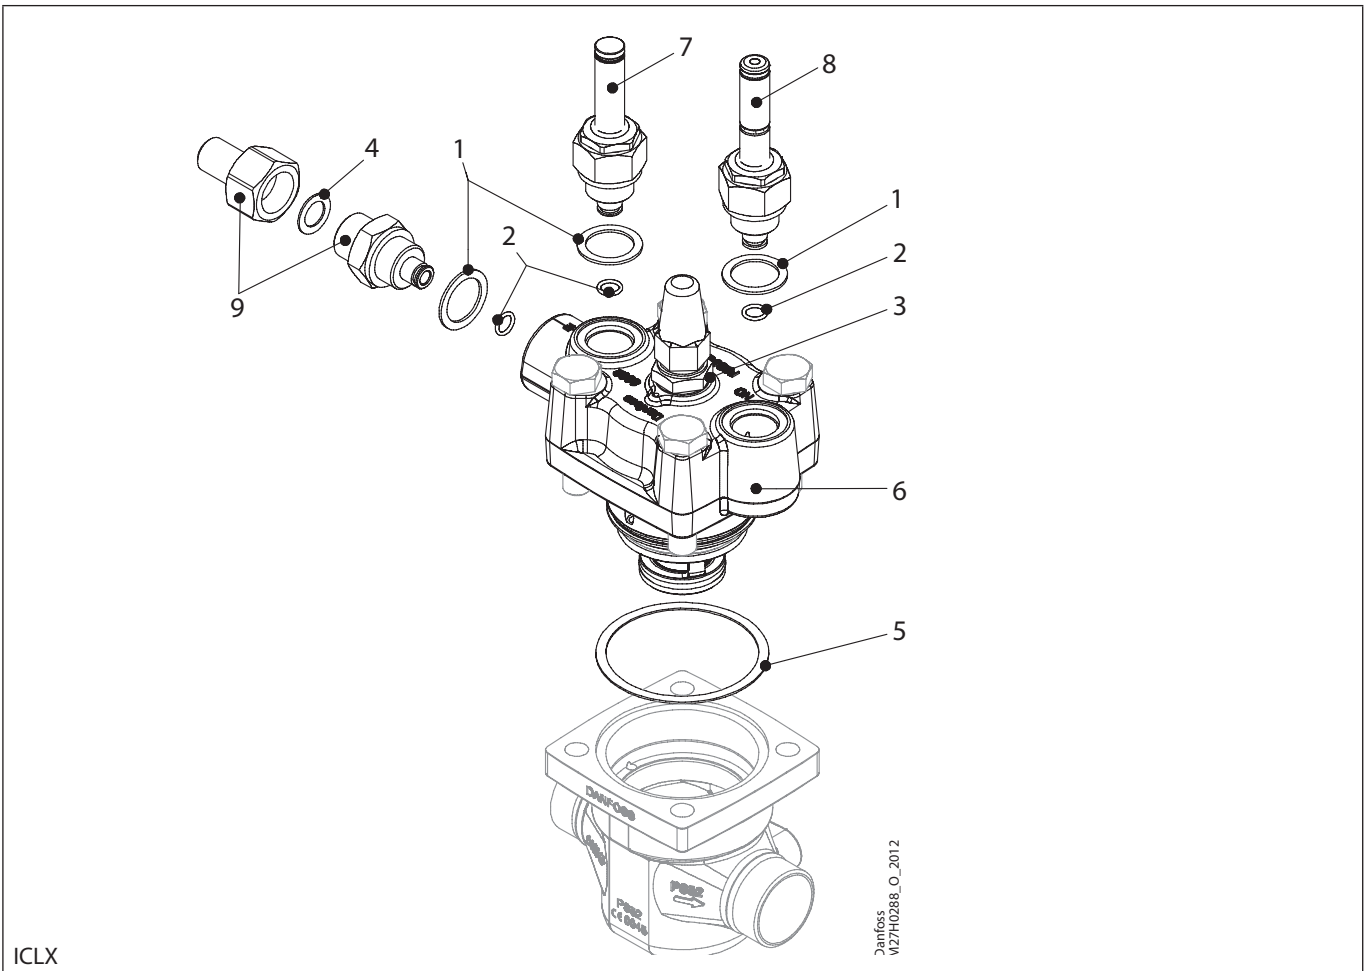

Installation guide – Spare parts and accessories

Overhaul kit | Code number 027H4204  
ICLX, size 40

ICLX

Danfoss  
W27H0288\_O\_2012

<p><b>1</b></p> <p> = Fibre</p> <p> <p>Total no. = 3</p> </p>	<p><b>2</b></p> <p></p> <p> <p>Total no. = 3</p> </p>	<p><b>3</b></p> <p> = Alu.</p> <p> <p>Total no. = 1</p> </p>	<p><b>4</b></p> <p> = Alu.</p> <p> <p>Total no. = 1</p> </p>	<p><b>5</b></p> <p> = Fibre</p> <p> <p>Total no. = 1</p> </p>
<p><b>6</b></p> <p></p> <p>Total no. = 1</p>	<p><b>7</b></p> <p></p> <p>Total no. = 1</p>	<p><b>8</b></p> <p></p> <p>Total no. = 1</p>	<p><b>9</b></p> <p></p> <p>Total no. = 1</p>	