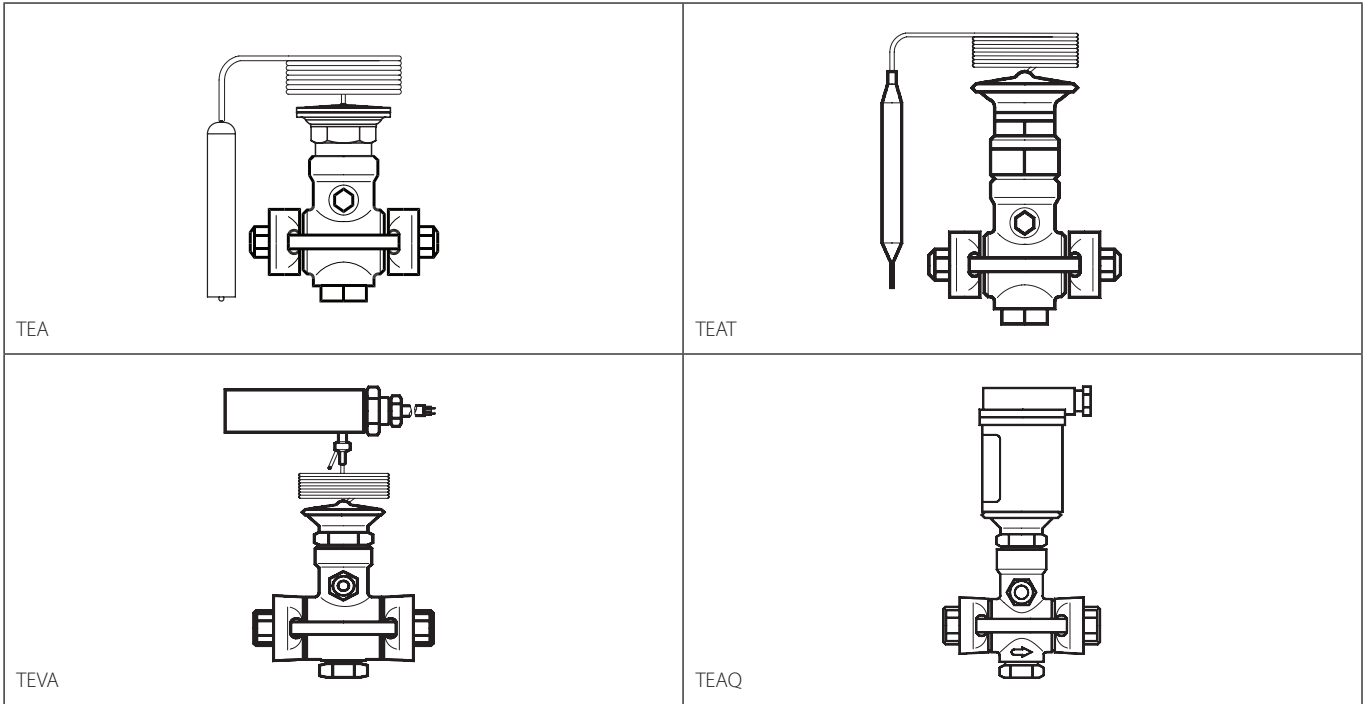

Data sheet

Spare parts and accessories

Expansion valves TEA, TEAT, TEVA and TEAQ, size 20 and 85

Valve type	Size	See details on page #	Code no.
Inspection kits			
TEA, TEAT, TEVA, TEAQ	All	2	068G0064
Repair kits, orifice			
TEA, TEAT, TEVA, TEAQ	20 - 1	3	068G2050
	20 - 2	3	068G2051
	20 - 3	3	068G2052
	20 - 5	3	068G2053
	20 - 8	3	068G2054
	20 - 12	3	068G2055
	20 - 20	3	068G2056
	85 - 33	3	068G2057
	85 - 55	3	068G2058
85 - 85	3	068G2059	

Valve type	Size	Temperature setting	See details on page #	Code no.
Repair kits, element				
TEA	All	-50 °C / 0 °C	4	068G3250
	All	-20 °C / +30 °C	4	068G3252
TEAT	All	+35 °C / +65 °C	4	068G3262
	All	+55 °C / +95 °C	4	068G3260
	All	+90 °C / +130 °C	4	068G3261

Repair kit element contains all gaskets, O-rings, sealings and one element belonging to one valve size.
For detailed content, see specific pages mentioned above.

Inspection kit | Code number 068G0064
TEA, TEAT, TEVA and TEAQ, Size 20 and 85