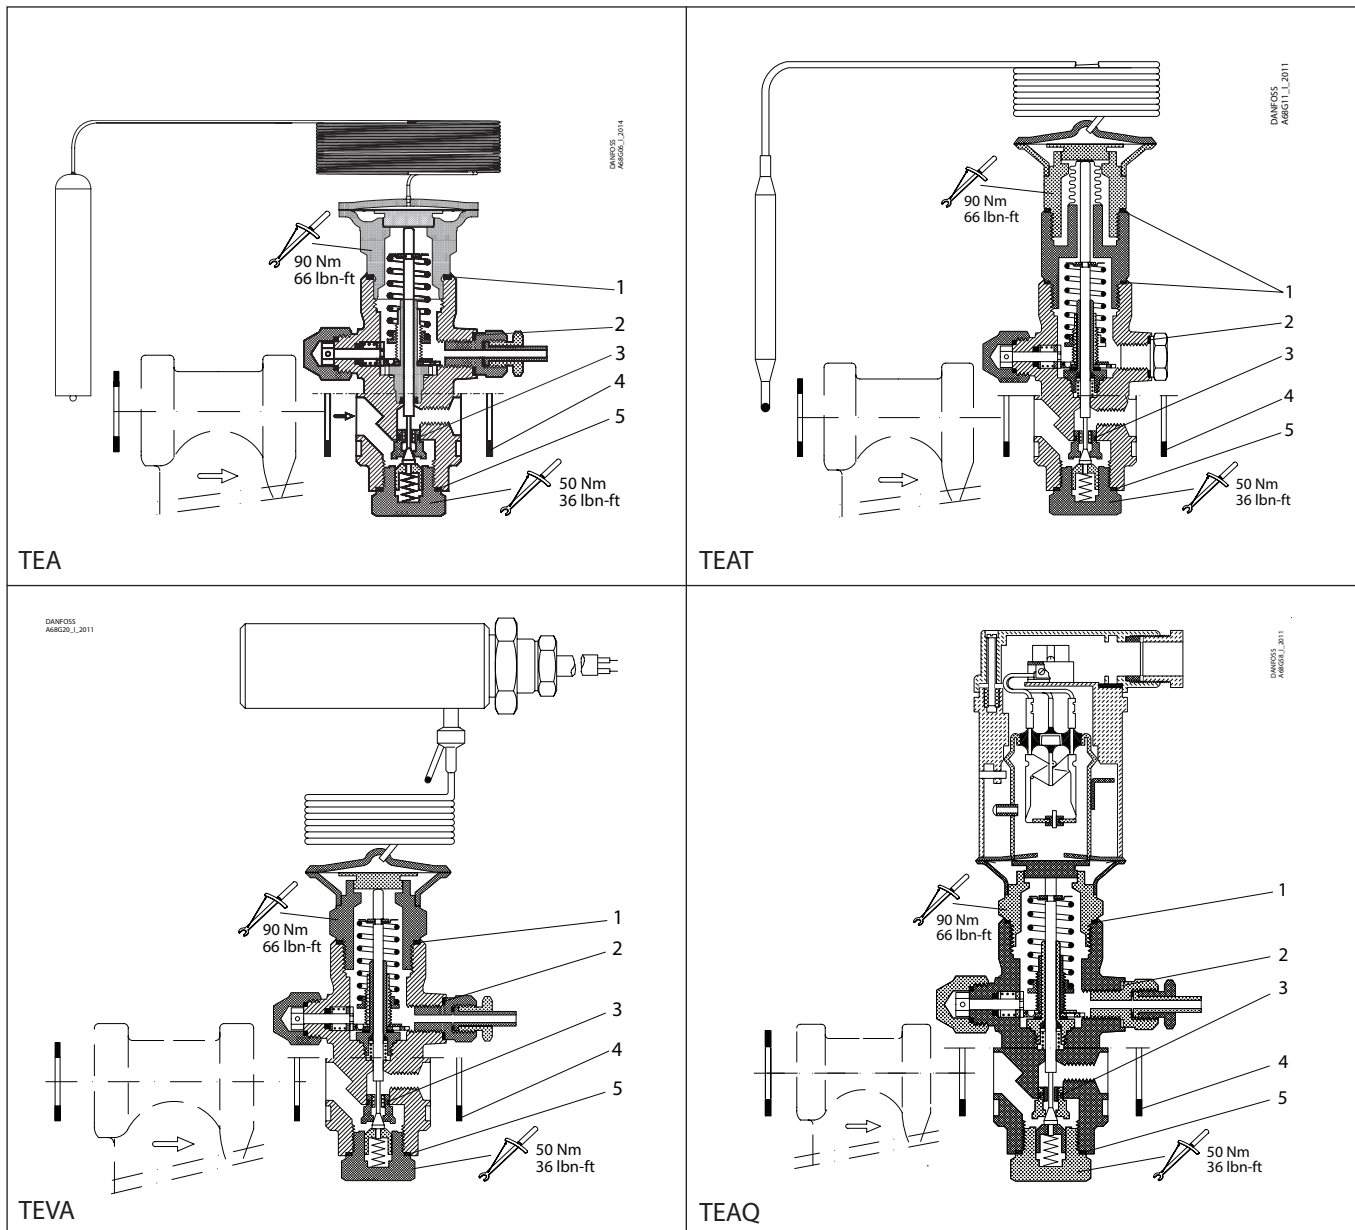

Repair kits, orifice:

Repair kit orifice contains all gaskets, O-rings, sealings and one orifice belonging to one valve size.
For detailed content, see specific pages mentioned above.

Repair kits, element:

Repair kit element contains all gaskets, O-rings, sealings and one element belonging to one valve size.
For detailed content, see specific pages mentioned above.

Inspection kit | Code number 068G0064
TEA, TEAT, TEVA and TEAQ, Size 20 and 85

Repair kit, orifice | Code numbers: 068G2050 / 068G2051 / 068G2052 / 068G2053 / 068G2054 / 068G2055 / 068G2056 / 068G2057 / 068G2058 / 068G2059
TEA, TEAT, TEVA and TEAQ, Size 20 and 85

<p>1</p> <p>— = Alu.</p> <p>Total no. = 2</p>	<p>2</p> <p>— = Alu.</p> <p>Total no. = 1</p>	<p>3 (size 20)</p> <p>Total no. = 1</p>	<p>3 (size 85)</p> <p>Total no. = 1</p>	<p>4 (size 20)</p> <p>— = Fibre</p> <p>Total no. = 3</p>
<p>4 (size 85)</p> <p>— = Fibre</p> <p>Total no. = 3</p>	<p>5</p> <p>— = Alu.</p> <p>Total no. = 1</p>	<p>6</p> <p>Total no. = 1</p>	<p>7</p> <p>Included in the repair kit 068G2050 only</p> <p>Total no. = 1</p>	

Repair kit, element | Code numbers: 068G3250 / 068G3252 / 068G3260 / 068G3261 / 068G3262
TEA, TEAT, TEVA and TEAQ, Size 20 and 85

<p>1</p> <p>▨ = Alu.</p> <p>Ø36 mm Ø1.42"</p> <p>Total no. = 2</p>	<p>2</p> <p>▨ = Alu.</p> <p>Ø17.5 mm Ø0.69"</p> <p>Total no. = 1</p>	<p>3 (size 20)</p> <p>Ø8 mm Ø0.32"</p> <p>Total no. = 1</p>	<p>3 (size 85)</p> <p>Ø9 mm Ø0.35"</p> <p>Total no. = 1</p>	<p>4 (size 20)</p> <p>▨ = Fibre</p> <p>Ø32 mm Ø1.26"</p> <p>Total no. = 3</p>	<p>4 (size 85)</p> <p>▨ = Fibre</p> <p>Ø39 mm Ø1.54"</p> <p>Total no. = 3</p>
<p>5</p> <p>▨ = Alu.</p> <p>Ø26 mm Ø1.02"</p> <p>Total no. = 1</p>	<p>6</p> <p>1 of A or 1 of B or 1 of C</p>	<p>Bulb strap</p> <p>Total no. = 1</p>			