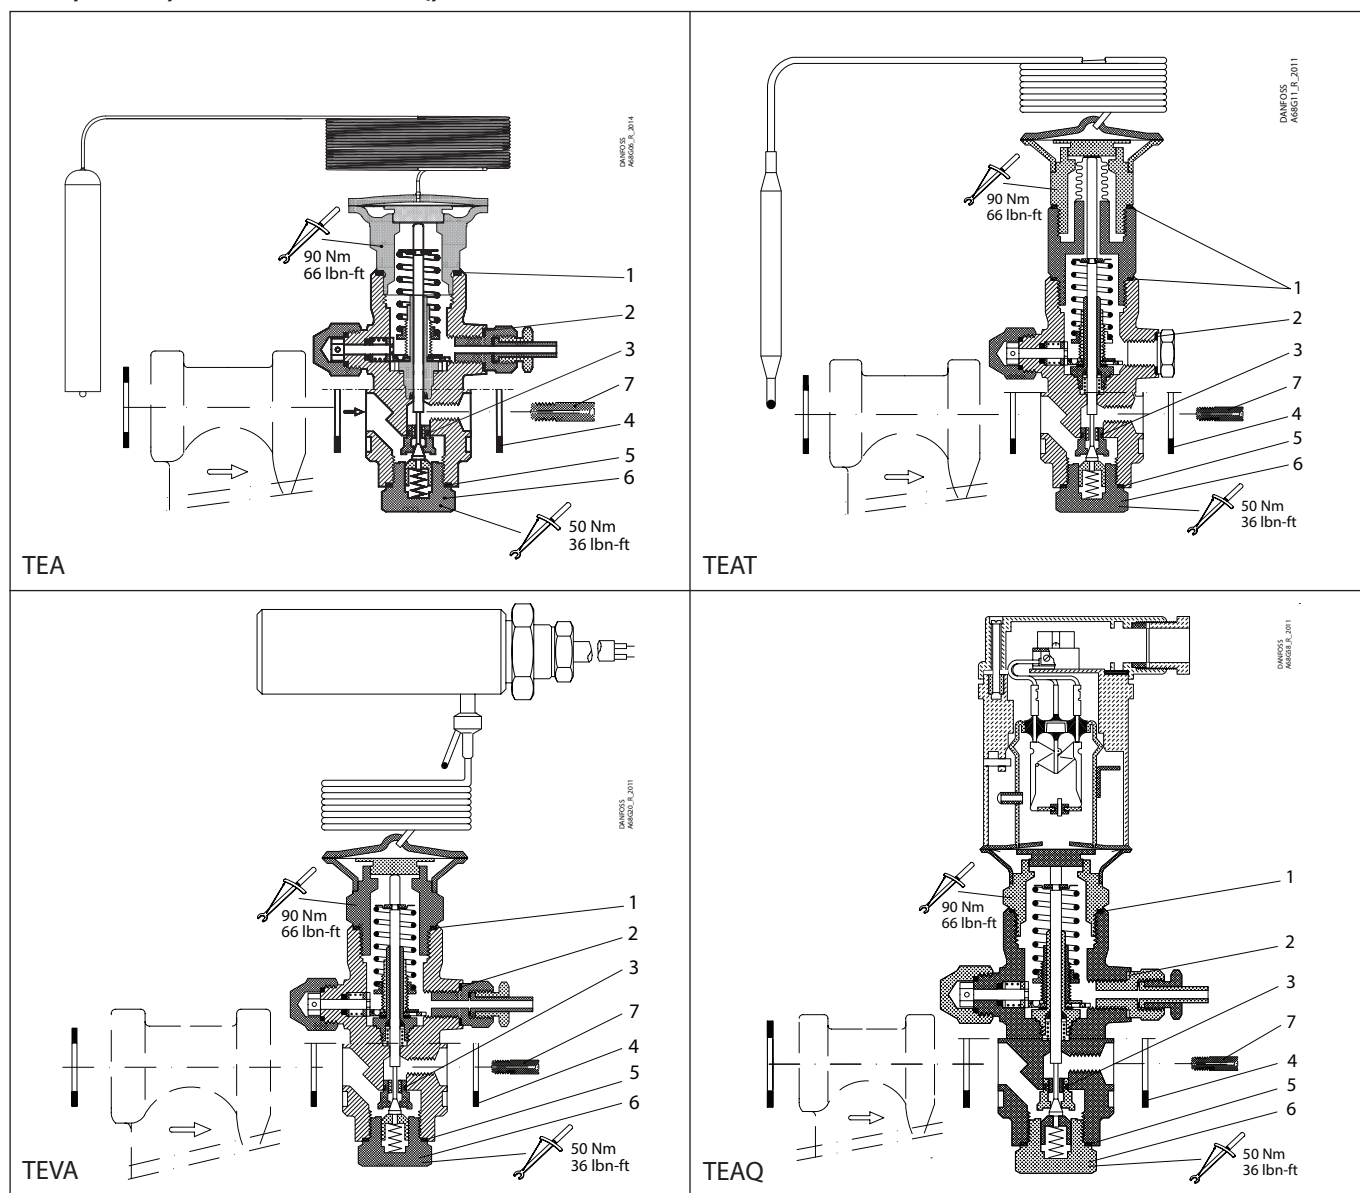

Repair kits, orifice:

Repair kit orifice contains all gaskets, O-rings, sealings and one orifice belonging to one valve size.
For detailed content, see specific pages mentioned above.

Repair kits, element:

Repair kit element contains all gaskets, O-rings, sealings and one element belonging to one valve size.
For detailed content, see specific pages mentioned above.

Inspection kit | Code number 068G0064
TEA, TEAT, TEVA and TEAQ, Size 20 and 85

Repair kit, orifice | Code numbers: 068G2050 / 068G2051 / 068G2052 / 068G2053 / 068G2054 / 068G2055 / 068G2056 / 068G2057 / 068G2058 / 068G2059
TEA, TEAT, TEVA and TEAQ, Size 20 and 85

<p>1</p> <p>— = Alu.</p> <p>Total no. = 2</p>	<p>2</p> <p>— = Alu.</p> <p>Total no. = 1</p>	<p>3 (size 20)</p> <p>Total no. = 1</p>	<p>3 (size 85)</p> <p>Total no. = 1</p>	<p>4 (size 20)</p> <p>— = Fibre</p> <p>Total no. = 3</p>
<p>4 (size 85)</p> <p>— = Fibre</p> <p>Total no. = 3</p>	<p>5</p> <p>— = Alu.</p> <p>Total no. = 1</p>	<p>6</p> <p>Total no. = 1</p>	<p>7</p> <p>Included in the repair kit 068G2050 only</p> <p>Total no. = 1</p>	

Repair kit, element | Code numbers: 068G3250 / 068G3252 / 068G3260 / 068G3261 / 068G3262
TEA, TEAT, TEVA and TEAQ, Size 20 and 85

<p>1</p> <p>▨ = Alu.</p> <p>Ø36 mm Ø1.42"</p> <p>Total no. = 2</p>	<p>2</p> <p>▨ = Alu.</p> <p>Ø17.5 mm Ø0.69"</p> <p>Total no. = 1</p>	<p>3 (size 20)</p> <p>Ø8 mm Ø0.32"</p> <p>Total no. = 1</p>	<p>3 (size 85)</p> <p>Ø9 mm Ø0.35"</p> <p>Total no. = 1</p>	<p>4 (size 20)</p> <p>▨ = Fibre</p> <p>Ø32 mm Ø1.26"</p> <p>Total no. = 3</p>	<p>4 (size 85)</p> <p>▨ = Fibre</p> <p>Ø39 mm Ø1.54"</p> <p>Total no. = 3</p>
<p>5</p> <p>▨ = Alu.</p> <p>Ø26 mm Ø1.02"</p> <p>Total no. = 1</p>	<p>6</p> <p>1 of A or 1 of B or 1 of C</p>	<p>Bulb strap</p> <p>Total no. = 1</p>			