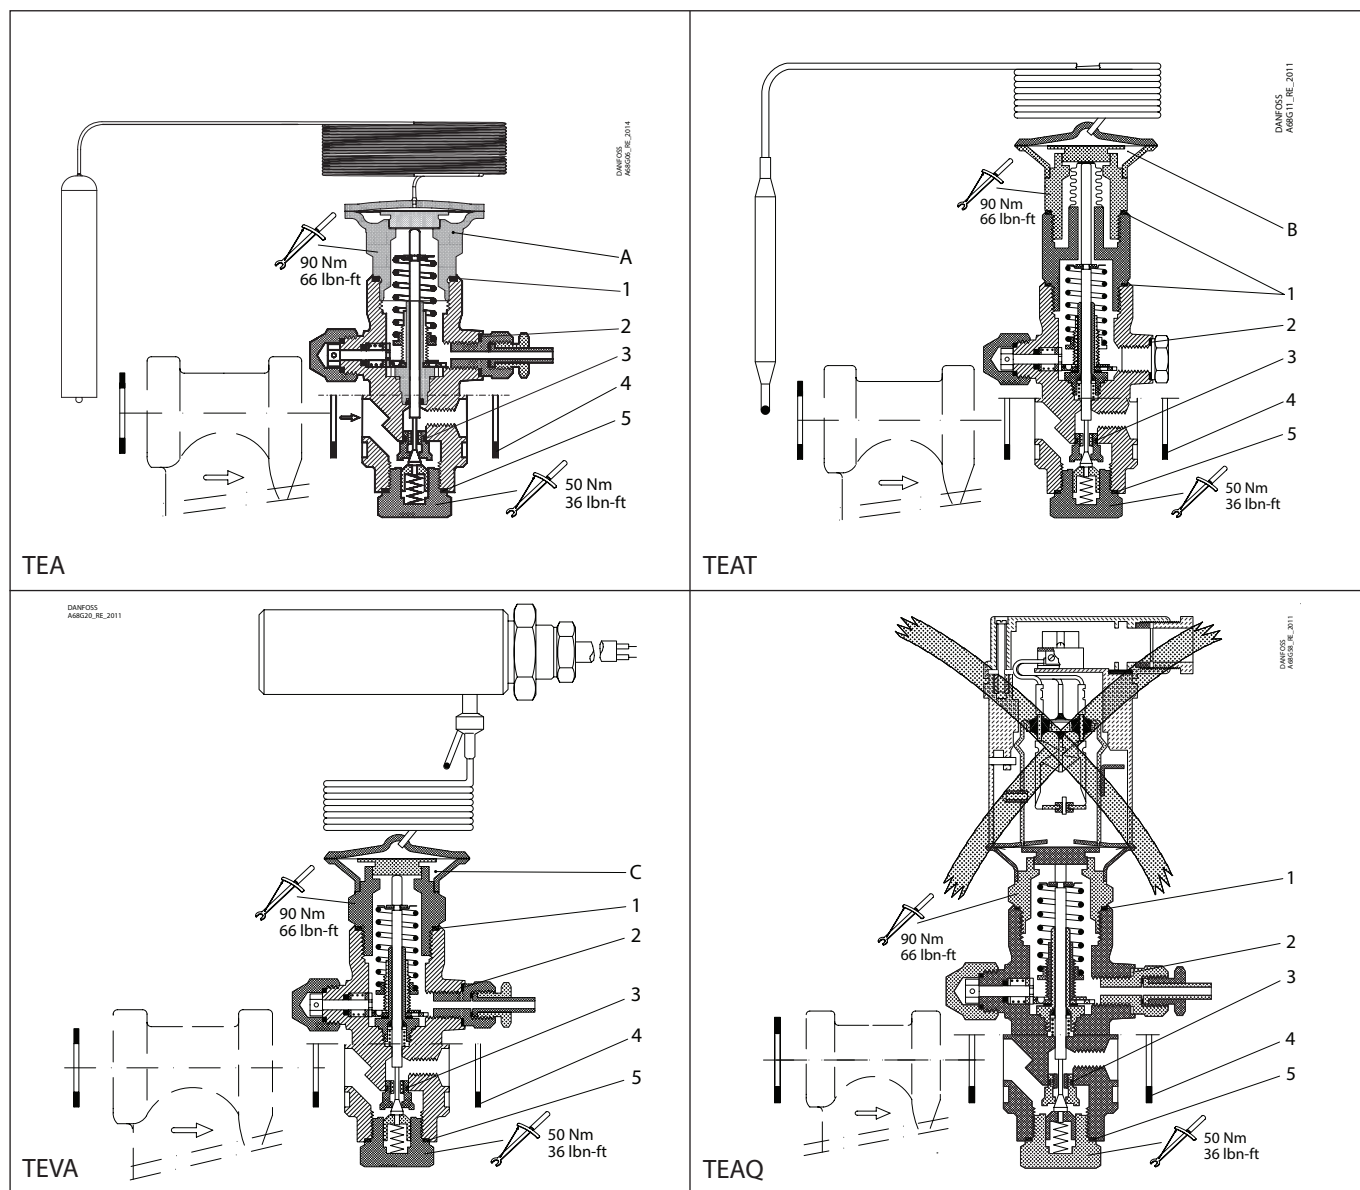

Repair kits, orifice:

Repair kit orifice contains all gaskets, O-rings, sealings and one orifice belonging to one valve size.
For detailed content, see specific pages mentioned above.

Repair kits, element:

Repair kit element contains all gaskets, O-rings, sealings and one element belonging to one valve size.
For detailed content, see specific pages mentioned above.

Inspection kit | Code number 068G0064
TEA, TEAT, TEVA and TEAQ, Size 20 and 85

Repair kit, orifice | Code numbers: 068G2050 / 068G2051 / 068G2052 / 068G2053 / 068G2054 / 068G2055 / 068G2056 / 068G2057 / 068G2058 / 068G2059
TEA, TEAT, TEVA and TEAQ, Size 20 and 85

<p>1</p> <p>— = Alu.</p> <p>Total no. = 2</p>	<p>2</p> <p>— = Alu.</p> <p>Total no. = 1</p>	<p>3 (size 20)</p> <p>Total no. = 1</p>	<p>3 (size 85)</p> <p>Total no. = 1</p>	<p>4 (size 20)</p> <p>— = Fibre</p> <p>Total no. = 3</p>
<p>4 (size 85)</p> <p>— = Fibre</p> <p>Total no. = 3</p>	<p>5</p> <p>— = Alu.</p> <p>Total no. = 1</p>	<p>6</p> <p>Total no. = 1</p>	<p>7</p> <p>Included in the repair kit 068G2050 only</p> <p>Total no. = 1</p>	

Repair kit, element | Code numbers: 068G3250 / 068G3252 / 068G3260 / 068G3261 / 068G3262
TEA, TEAT, TEVA and TEAQ, Size 20 and 85

<p>1</p> <p>▨ = Alu.</p> <p>Ø36 mm Ø1.42"</p> <p>Total no. = 2</p>	<p>2</p> <p>▨ = Alu.</p> <p>Ø17.5 mm Ø0.69"</p> <p>Total no. = 1</p>	<p>3 (size 20)</p> <p>Ø8 mm Ø0.32"</p> <p>Total no. = 1</p>	<p>3 (size 85)</p> <p>Ø9 mm Ø0.35"</p> <p>Total no. = 1</p>	<p>4 (size 20)</p> <p>▨ = Fibre</p> <p>Ø32 mm Ø1.26"</p> <p>Total no. = 3</p>	<p>4 (size 85)</p> <p>▨ = Fibre</p> <p>Ø39 mm Ø1.54"</p> <p>Total no. = 3</p>
<p>5</p> <p>▨ = Alu.</p> <p>Ø26 mm Ø1.02"</p> <p>Total no. = 1</p>	<p>6</p> <p>1 of A or 1 of B or 1 of C</p>	<p>Bulb strap</p> <p>Total no. = 1</p>			