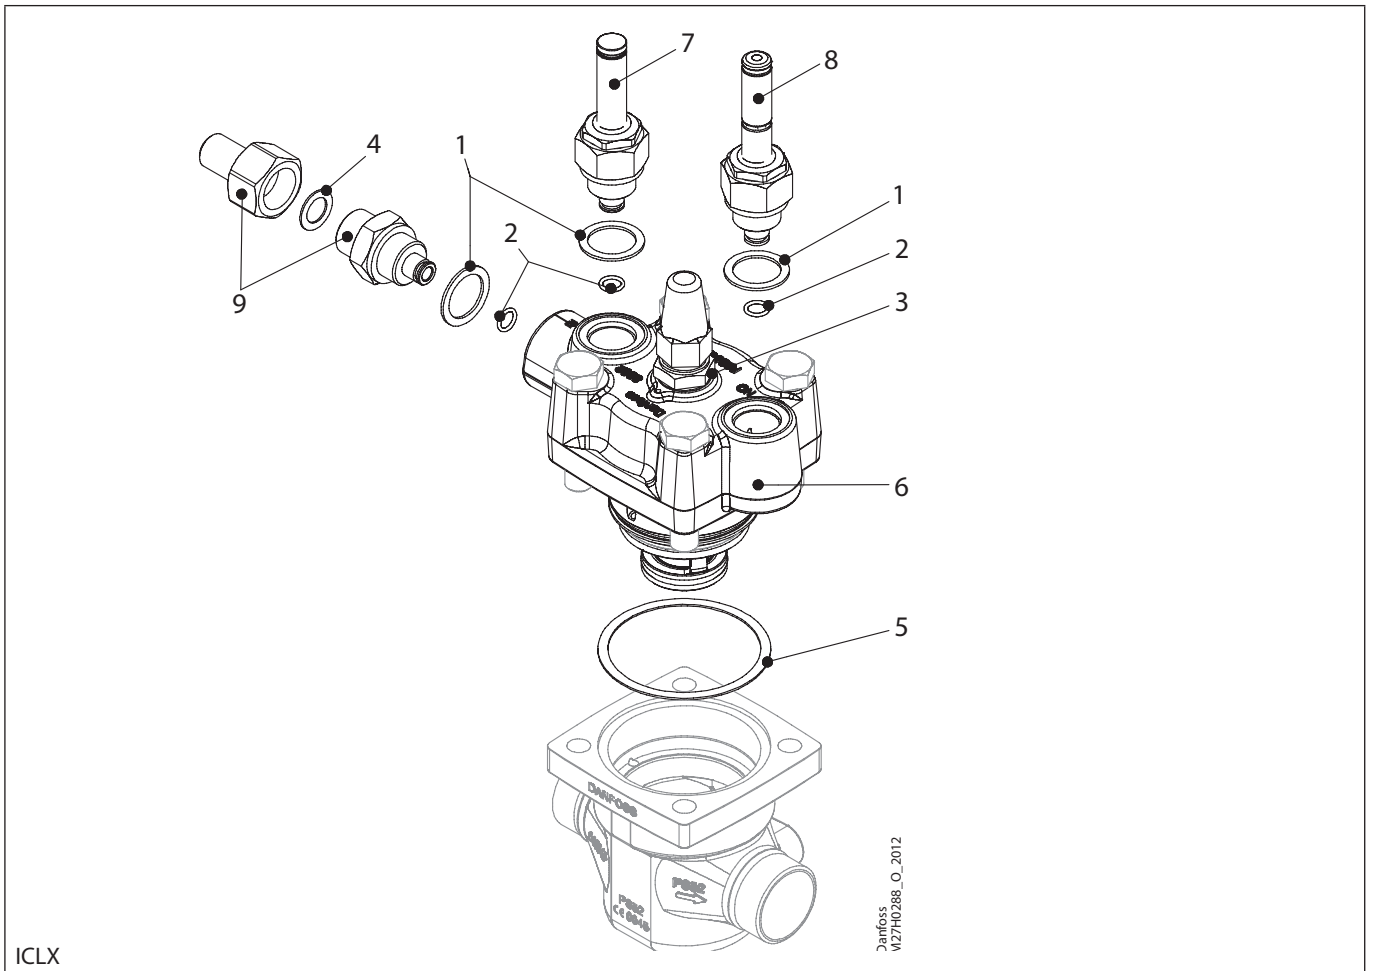

Installation guide – Spare parts and accessories

Overhaul kit | Code number 027H3204  
ICLX, size 32

ICLX

Danfoss  
M27H0288\_O\_2012

<p><b>1</b></p> <p> = Fibre</p> <p>Total no. = 3</p>	<p><b>2</b></p> <p> = Alu.</p> <p>Total no. = 3</p>	<p><b>3</b></p> <p> = Alu.</p> <p>Total no. = 1</p>	<p><b>4</b></p> <p> = Alu.</p> <p>Total no. = 1</p>	<p><b>5</b></p> <p> = Fibre</p> <p>Total no. = 1</p>
<p><b>6</b></p> <p>Total no. = 1</p>	<p><b>7</b></p> <p>Total no. = 1</p>	<p><b>8</b></p> <p>Total no. = 1</p>	<p><b>9</b></p> <p>Total no. = 1</p>	