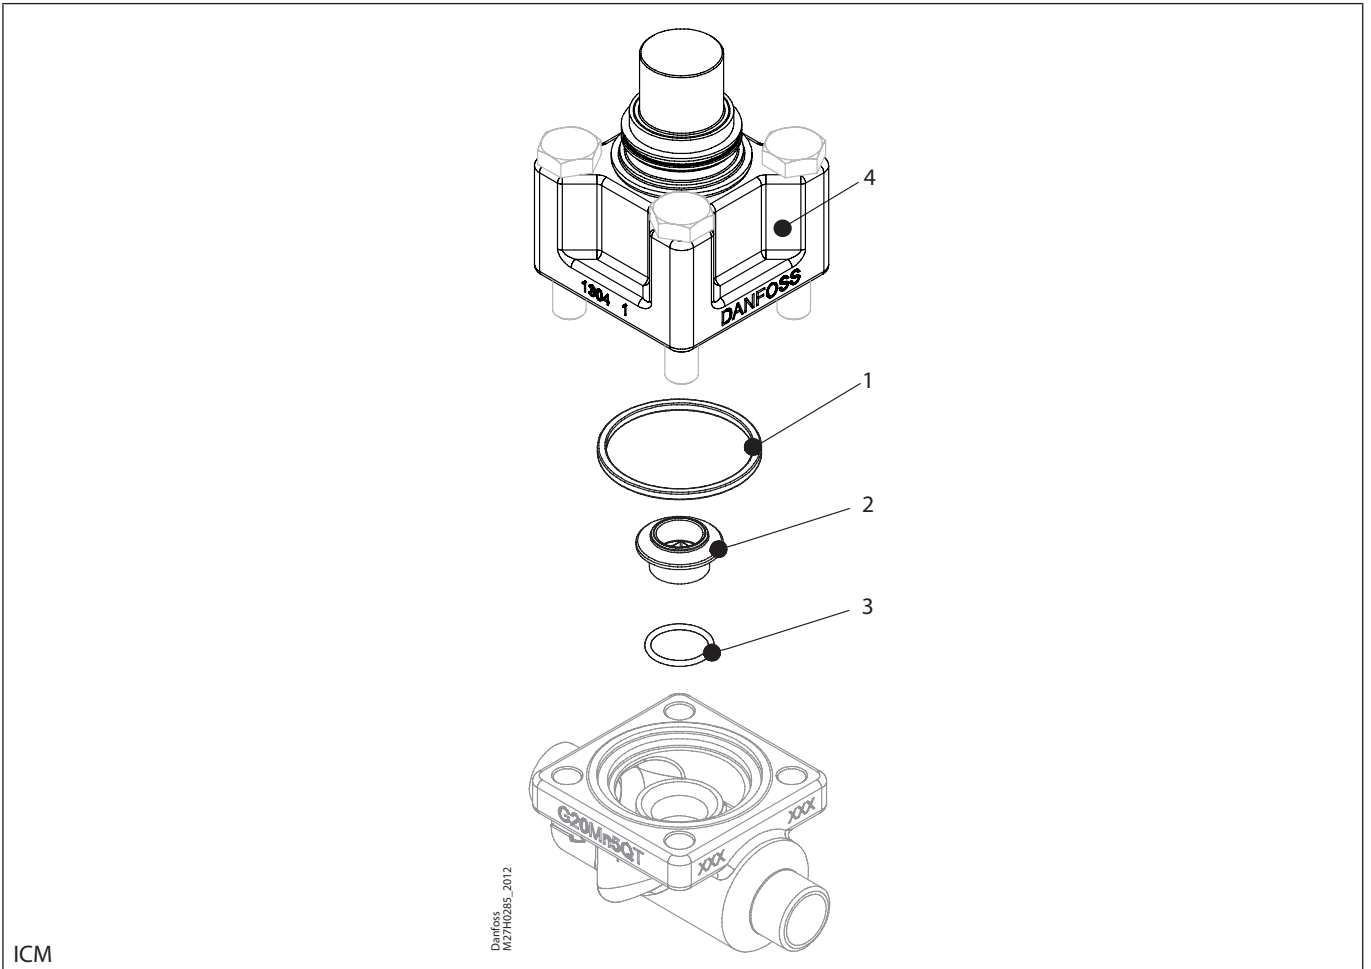

Installation guide – Spare parts and accessories

Overhaul kit | Code number 027H1182  
 ICM, size 20C

ICM

<p><b>1</b></p> <p>Total no. = 1</p>	<p><b>2</b></p> <p>Total no. = 1</p>	<p><b>3</b></p> <p>Total no. = 1</p>	<p><b>4</b></p> <p>Total no. = 1</p>
--------------------------------------	--------------------------------------	--------------------------------------	--------------------------------------