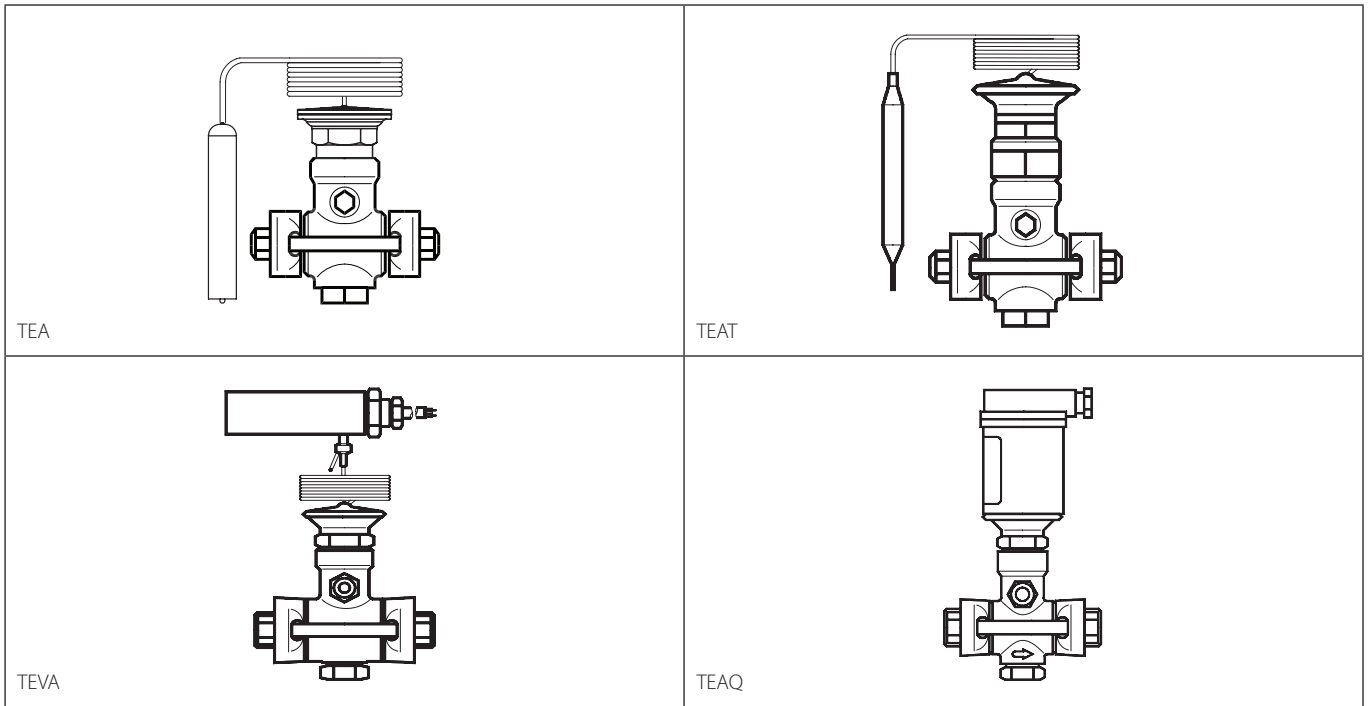

Data sheet

Spare parts and accessories

Expansion valves TEA, TEAT, TEVA and TEAQ, size 20 and 85

Valve type	Size	See details on page #	Code no.
Inspection kits			
TEA, TEAT, TEVA, TEAQ	All	2	068G0064
Repair kits, orifice			
TEA, TEAT, TEVA, TEAQ	20 - 1	3	068G2050
	20 - 2	3	068G2051
	20 - 3	3	068G2052
	20 - 5	3	068G2053
	20 - 8	3	068G2054
	20 - 12	3	068G2055
	20 - 20	3	068G2056
	85 - 33	3	068G2057
	85 - 55	3	068G2058
85 - 85	3	068G2059	

Valve type	Size	Temperature setting	See details on page #	Code no.
Repair kits, element				
TEA	All	-50 °C / 0 °C	4	068G3250
	All	-20 °C / +30 °C	4	068G3252
TEAT	All	+35 °C / +65 °C	4	068G3262
	All	+55 °C / +95 °C	4	068G3260
	All	+90 °C / +130 °C	4	068G3261

Repair kit element contains all gaskets, O-rings, sealings and one element belonging to one valve size.
For detailed content, see specific pages mentioned above.

Inspection kit | Code number 068G0064
TEA, TEAT, TEVA and TEAQ, Size 20 and 85