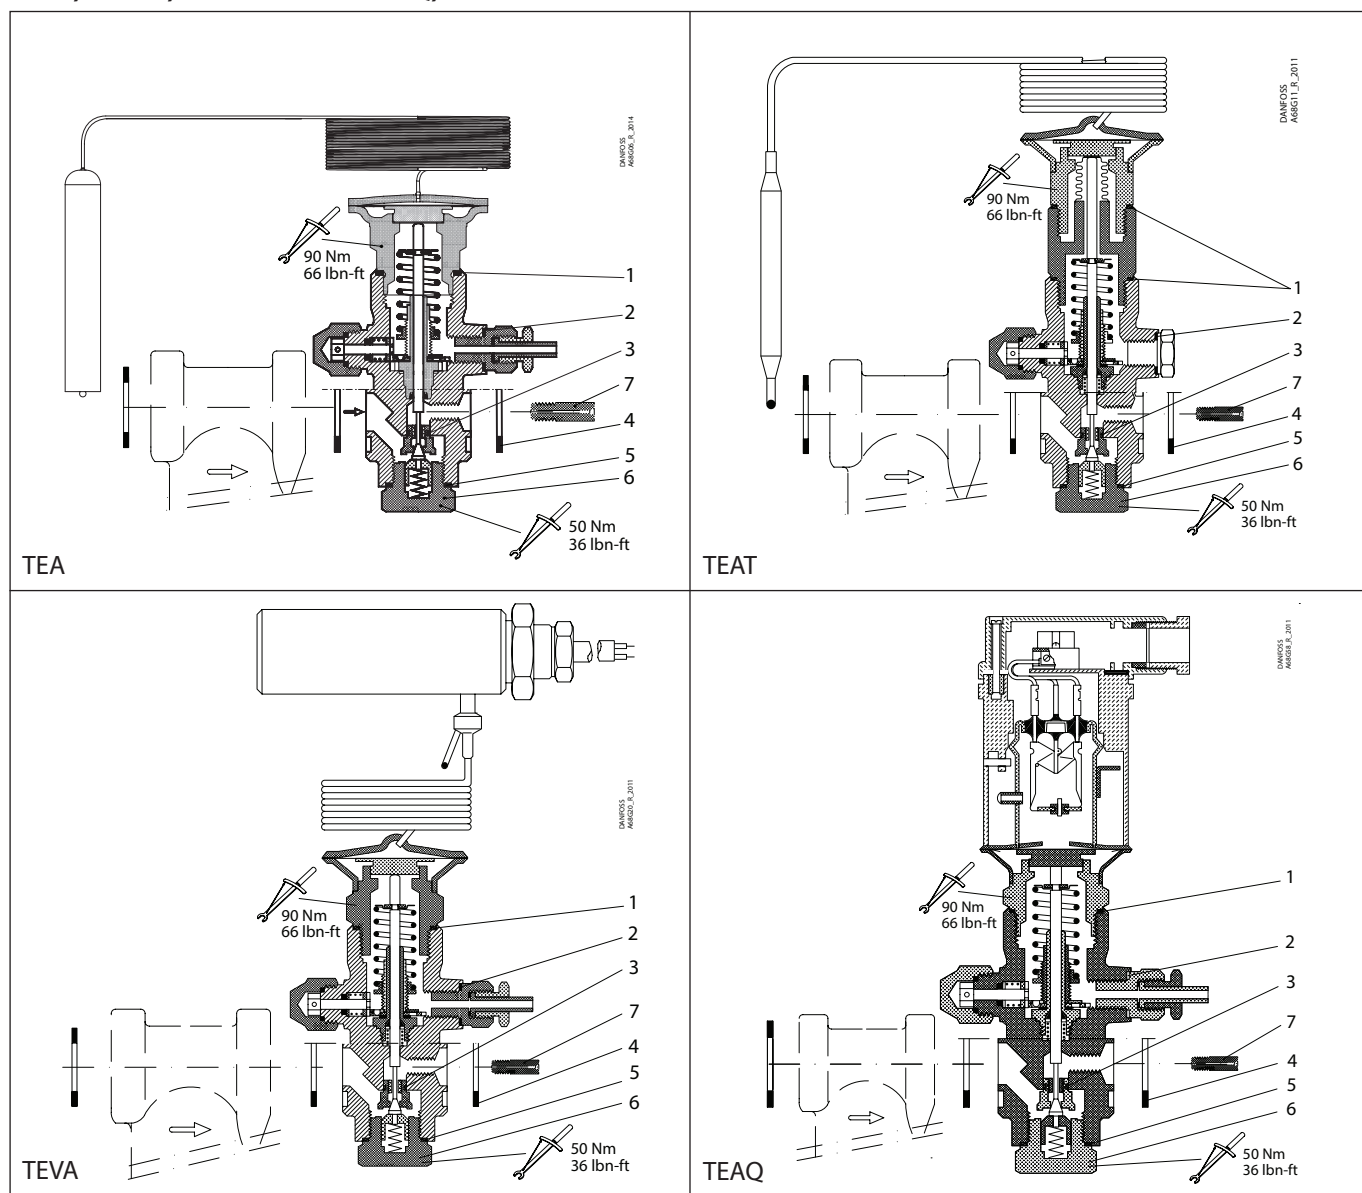

Repair kits, orifice:

Repair kit orifice contains all gaskets, O-rings, sealings and one orifice belonging to one valve size.
For detailed content, see specific pages mentioned above.

Repair kits, element:

Repair kit element contains all gaskets, O-rings, sealings and one element belonging to one valve size.
For detailed content, see specific pages mentioned above.

Inspection kit | Code number 068G0064
TEA, TEAT, TEVA and TEAQ, Size 20 and 85

Repair kit, orifice | Code numbers: 068G2050 / 068G2051 / 068G2052 / 068G2053 / 068G2054 / 068G2055 / 068G2056 / 068G2057 / 068G2058 / 068G2059
TEA, TEAT, TEVA and TEAQ, Size 20 and 85

<p>1</p> <p>— = Alu.</p> <p>Total no. = 2</p>	<p>2</p> <p>— = Alu.</p> <p>Total no. = 1</p>	<p>3 (size 20)</p> <p>Total no. = 1</p>	<p>3 (size 85)</p> <p>Total no. = 1</p>	<p>4 (size 20)</p> <p>— = Fibre</p> <p>Total no. = 3</p>
<p>4 (size 85)</p> <p>— = Fibre</p> <p>Total no. = 3</p>	<p>5</p> <p>— = Alu.</p> <p>Total no. = 1</p>	<p>6</p> <p>Total no. = 1</p>	<p>7</p> <p>Included in the repair kit 068G2050 only</p> <p>Total no. = 1</p>	

Repair kit, element | Code numbers: 068G3250 / 068G3252 /
068G3260 / 068G3261 / 068G3262
TEA, TEAT, TEVA and TEAQ, Size 20 and 85

<p>1</p> <p>▨ = Alu.</p> <p>Ø36 mm Ø1.42"</p> <p>Total no. = 2</p>	<p>2</p> <p>▨ = Alu.</p> <p>Ø17.5 mm Ø0.69"</p> <p>Total no. = 1</p>	<p>3 (size 20)</p> <p>Ø8 mm Ø0.32"</p> <p>Total no. = 1</p>	<p>3 (size 85)</p> <p>Ø9 mm Ø0.35"</p> <p>Total no. = 1</p>	<p>4 (size 20)</p> <p>▨ = Fibre</p> <p>Ø32 mm Ø1.26"</p> <p>Total no. = 3</p>	<p>4 (size 85)</p> <p>▨ = Fibre</p> <p>Ø39 mm Ø1.54"</p> <p>Total no. = 3</p>
<p>5</p> <p>▨ = Alu.</p> <p>Ø26 mm Ø1.02"</p> <p>Total no. = 1</p>	<p>6</p> <p>1 of A or 1 of B or 1 of C</p>	<p>Bulb strap</p> <p>Total no. = 1</p>			