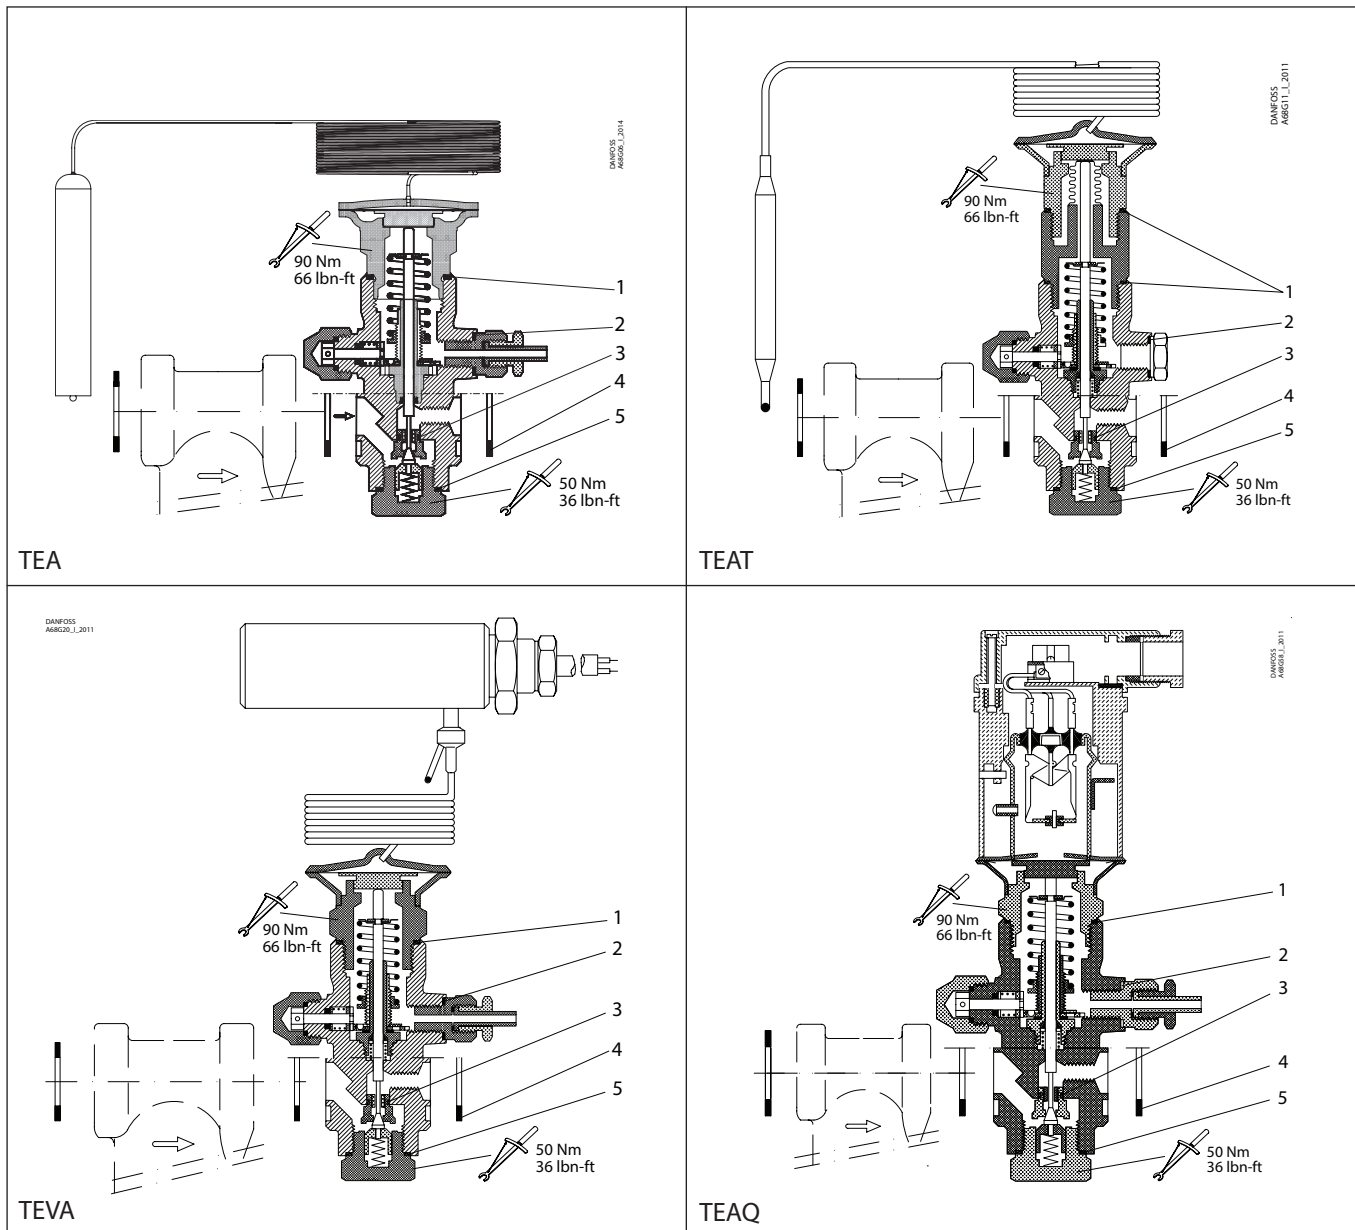

Repair kits, orifice:

Repair kit orifice contains all gaskets, O-rings, sealings and one orifice belonging to one valve size.
For detailed content, see specific pages mentioned above.

Repair kits, element:

Repair kit element contains all gaskets, O-rings, sealings and one element belonging to one valve size.
For detailed content, see specific pages mentioned above.

Inspection kit | Code number 068G0064
TEA, TEAT, TEVA and TEAQ, Size 20 and 85

Repair kit, element | Code numbers: 068G3250 / 068G3252 /
068G3260 / 068G3261 / 068G3262
TEA, TEAT, TEVA and TEAQ, Size 20 and 85

<p>1</p> <p>▨ = Alu.</p> <p>Ø36 mm Ø1.42"</p> <p>Total no. = 2</p>	<p>2</p> <p>▨ = Alu.</p> <p>Ø17.5 mm Ø0.69"</p> <p>Total no. = 1</p>	<p>3 (size 20)</p> <p>Ø8 mm Ø0.32"</p> <p>Total no. = 1</p>	<p>3 (size 85)</p> <p>Ø9 mm Ø0.35"</p> <p>Total no. = 1</p>	<p>4 (size 20)</p> <p>▨ = Fibre</p> <p>Ø32 mm Ø1.26"</p> <p>Total no. = 3</p>	<p>4 (size 85)</p> <p>▨ = Fibre</p> <p>Ø39 mm Ø1.54"</p> <p>Total no. = 3</p>
<p>5</p> <p>▨ = Alu.</p> <p>Ø26 mm Ø1.02"</p> <p>Total no. = 1</p>	<p>6</p> <p>1 of A or 1 of B or 1 of C</p>	<p>Bulb strap</p> <p>Total no. = 1</p>			