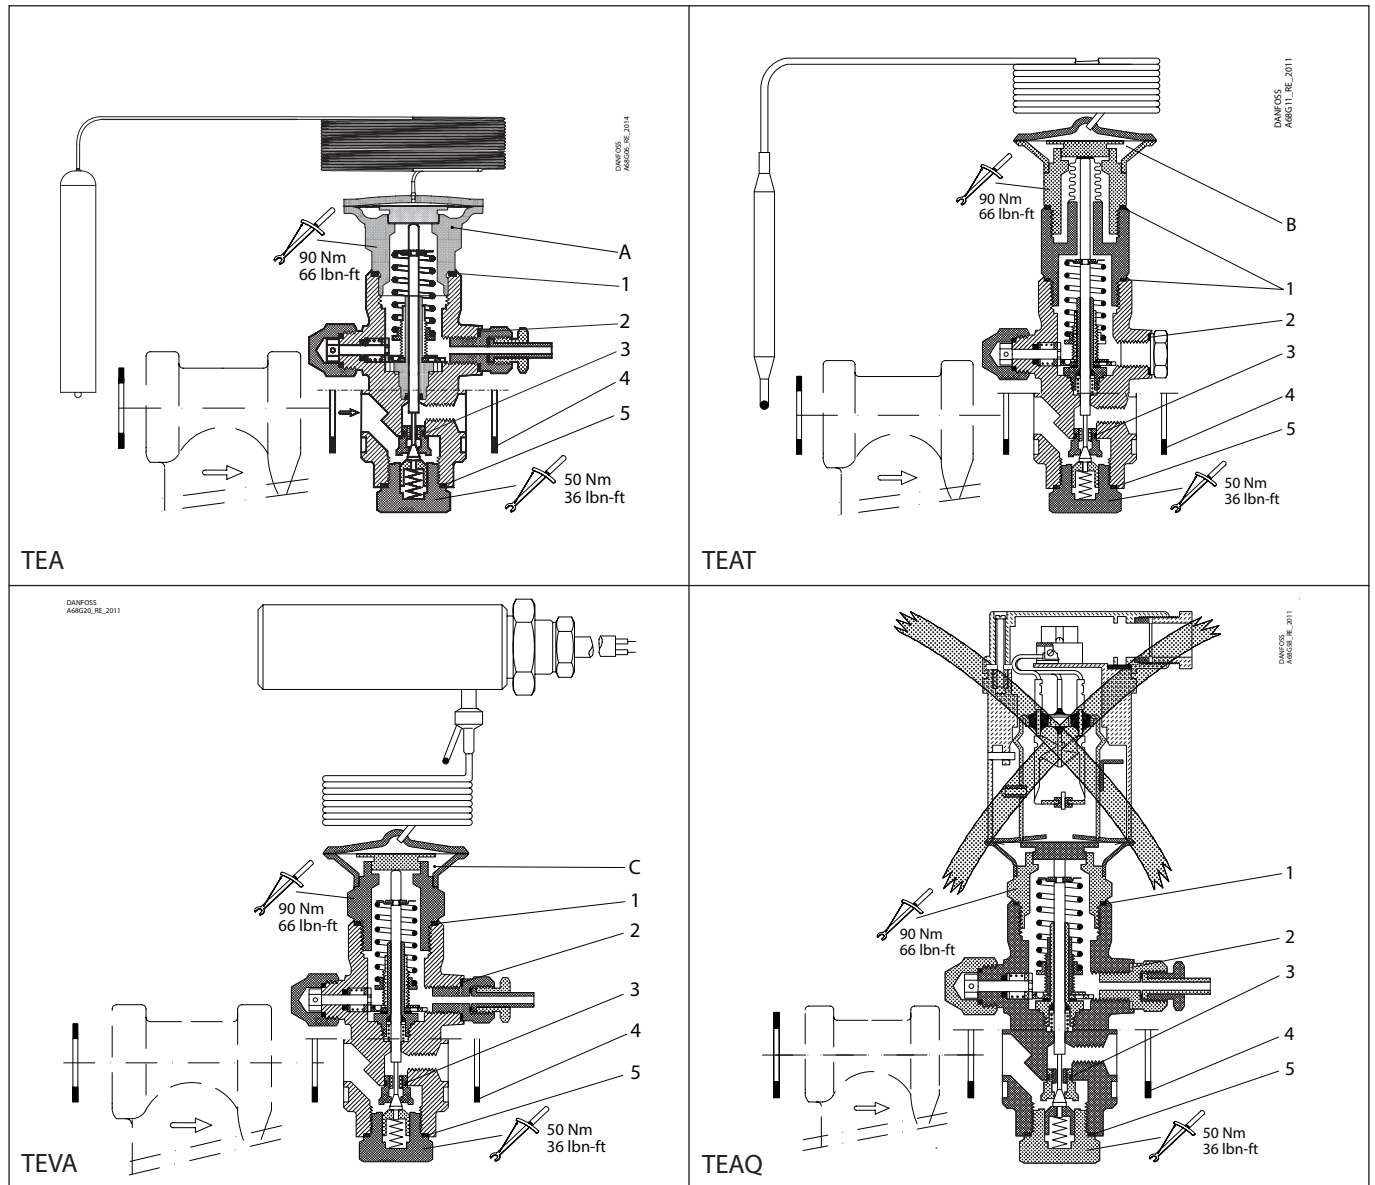

Repair kits, orifice:

Repair kit orifice contains all gaskets, O-rings, sealings and one orifice belonging to one valve size.
For detailed content, see specific pages mentioned above.

Repair kits, element:

Repair kit element contains all gaskets, O-rings, sealings and one element belonging to one valve size.
For detailed content, see specific pages mentioned above.

Inspection kit | Code number 068G0064
TEA, TEAT, TEVA and TEAQ, Size 20 and 85

Repair kit, orifice | Code numbers: 068G2050 / 068G2051 / 068G2052 / 068G2053 / 068G2054 / 068G2055 / 068G2056 / 068G2057 / 068G2058 / 068G2059
TEA, TEAT, TEVA and TEAQ, Size 20 and 85

<p>1</p> <p>— = Alu.</p> <p>Total no. = 2</p>	<p>2</p> <p>— = Alu.</p> <p>Total no. = 1</p>	<p>3 (size 20)</p> <p>Total no. = 1</p>	<p>3 (size 85)</p> <p>Total no. = 1</p>	<p>4 (size 20)</p> <p>— = Fibre</p> <p>Total no. = 3</p>
<p>4 (size 85)</p> <p>— = Fibre</p> <p>Total no. = 3</p>	<p>5</p> <p>— = Alu.</p> <p>Total no. = 1</p>	<p>6</p> <p>Total no. = 1</p>	<p>7</p> <p>Included in the repair kit 068G2050 only</p> <p>Total no. = 1</p>	

Repair kit, element | Code numbers: 068G3250 / 068G3252 /
068G3260 / 068G3261 / 068G3262
TEA, TEAT, TEVA and TEAQ, Size 20 and 85

<p>1</p> <p>▨ = Alu.</p> <p>Ø36 mm Ø1.42"</p> <p>Total no. = 2</p>	<p>2</p> <p>▨ = Alu.</p> <p>Ø17.5 mm Ø0.69"</p> <p>Total no. = 1</p>	<p>3 (size 20)</p> <p>Ø8 mm Ø0.32"</p> <p>Total no. = 1</p>	<p>3 (size 85)</p> <p>Ø9 mm Ø0.35"</p> <p>Total no. = 1</p>	<p>4 (size 20)</p> <p>▨ = Fibre</p> <p>Ø32 mm Ø1.26"</p> <p>Total no. = 3</p>	<p>4 (size 85)</p> <p>▨ = Fibre</p> <p>Ø39 mm Ø1.54"</p> <p>Total no. = 3</p>
<p>5</p> <p>▨ = Alu.</p> <p>Ø26 mm Ø1.02"</p> <p>Total no. = 1</p>	<p>6</p> <p>1 of A or 1 of B or 1 of C</p>	<p>Bulb strap</p> <p>Total no. = 1</p>			