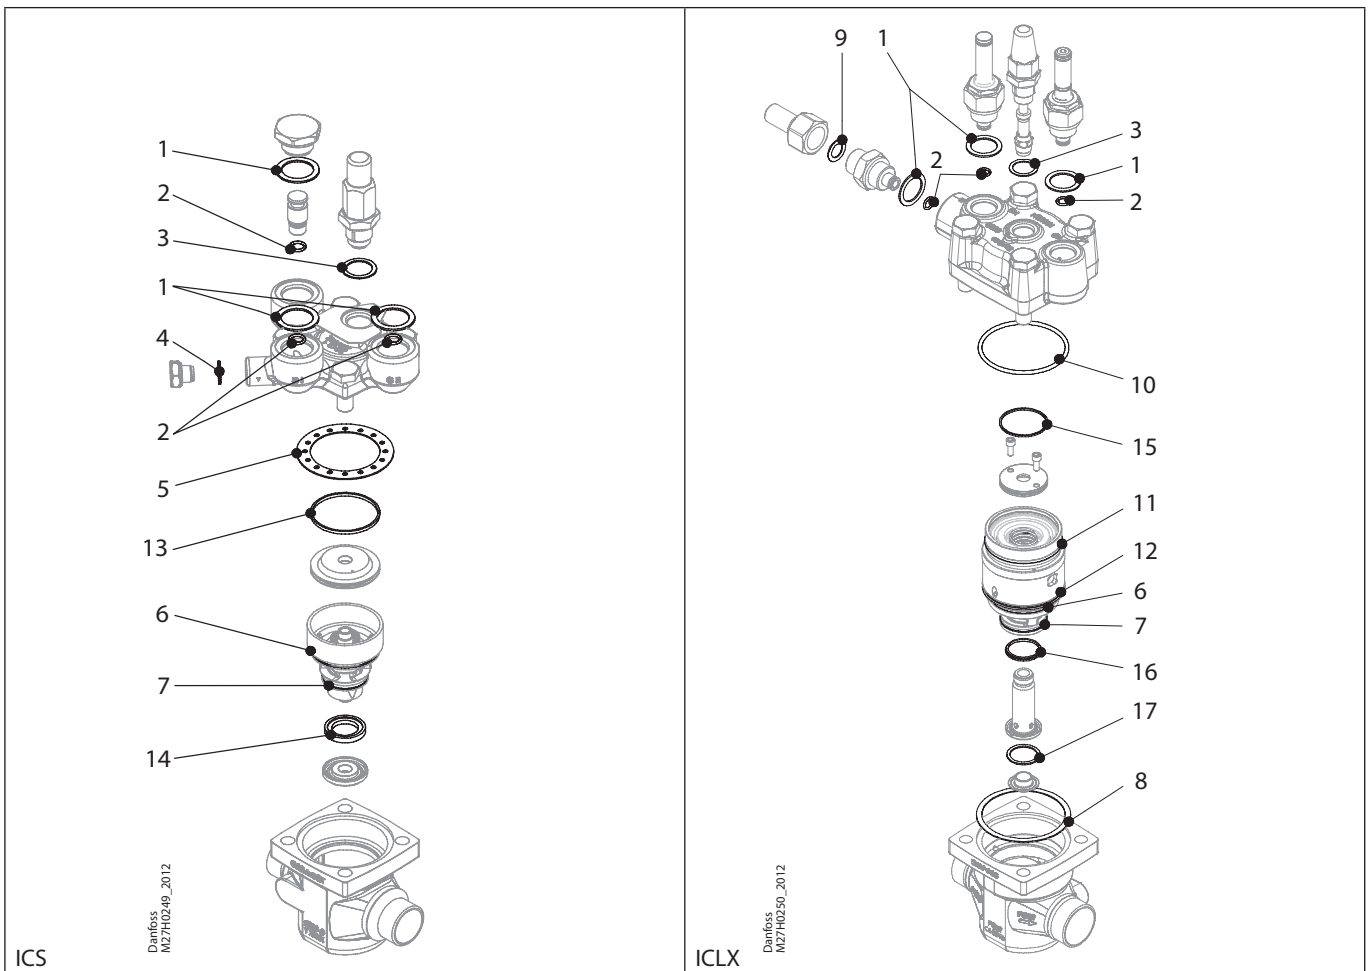

Installation guide – Spare parts and accessories

Repair kit | Code number 027H3017  
ICS, size 32 (1-3) / ICLX, size 32

|   |   |  |  |  |  |
|---|---|--|--|--|--|
| <p><b>1</b></p> <p>Ø32.5 mm<br/>Ø1.28"</p> <p>Total no. = 3</p> | <p><b>2</b></p> <p>Ø9 mm<br/>Ø0.36"</p> <p>Total no. = 3</p>  | <p><b>3</b></p> <p>Ø26 mm<br/>Ø1.02"</p> <p>Total no. = 1</p>  | <p><b>4</b></p> <p>Ø18 mm<br/>Ø0.7"</p> <p>Total no. = 1</p>   | <p><b>5</b></p> <p>Ø86 mm<br/>Ø3.39"</p> <p>Total no. = 1</p>  | <p><b>6</b></p> <p>Ø58 mm<br/>Ø2.3"</p> <p>Total no. = 1</p>   |
| <p><b>7</b></p> <p>Ø38 mm<br/>Ø1.5"</p> <p>Total no. = 1</p>    | <p><b>8</b></p> <p>Ø86 mm<br/>Ø3.39"</p> <p>Total no. = 1</p> | <p><b>9</b></p> <p>Ø22 mm<br/>Ø0.87"</p> <p>Total no. = 1</p>  | <p><b>10</b></p> <p>Ø76 mm<br/>Ø2.99"</p> <p>Total no. = 1</p> | <p><b>11</b></p> <p>Ø65 mm<br/>Ø2.56"</p> <p>Total no. = 1</p> | <p><b>12</b></p> <p>Ø68 mm<br/>Ø2.68"</p> <p>Total no. = 1</p> |
| <p><b>13</b></p> <p>Ø60 mm<br/>Ø2.37"</p> <p>Total no. = 1</p>  | <p><b>14</b></p> <p>Ø38 mm<br/>Ø1.5"</p> <p>Total no. = 1</p> | <p><b>15</b></p> <p>Ø44 mm<br/>Ø1.73"</p> <p>Total no. = 1</p> | <p><b>16</b></p> <p>Ø33 mm<br/>Ø1.3"</p> <p>Total no. = 1</p>  | <p><b>17</b></p> <p>Ø31 mm<br/>Ø1.20"</p> <p>Total no. = 1</p> |  |