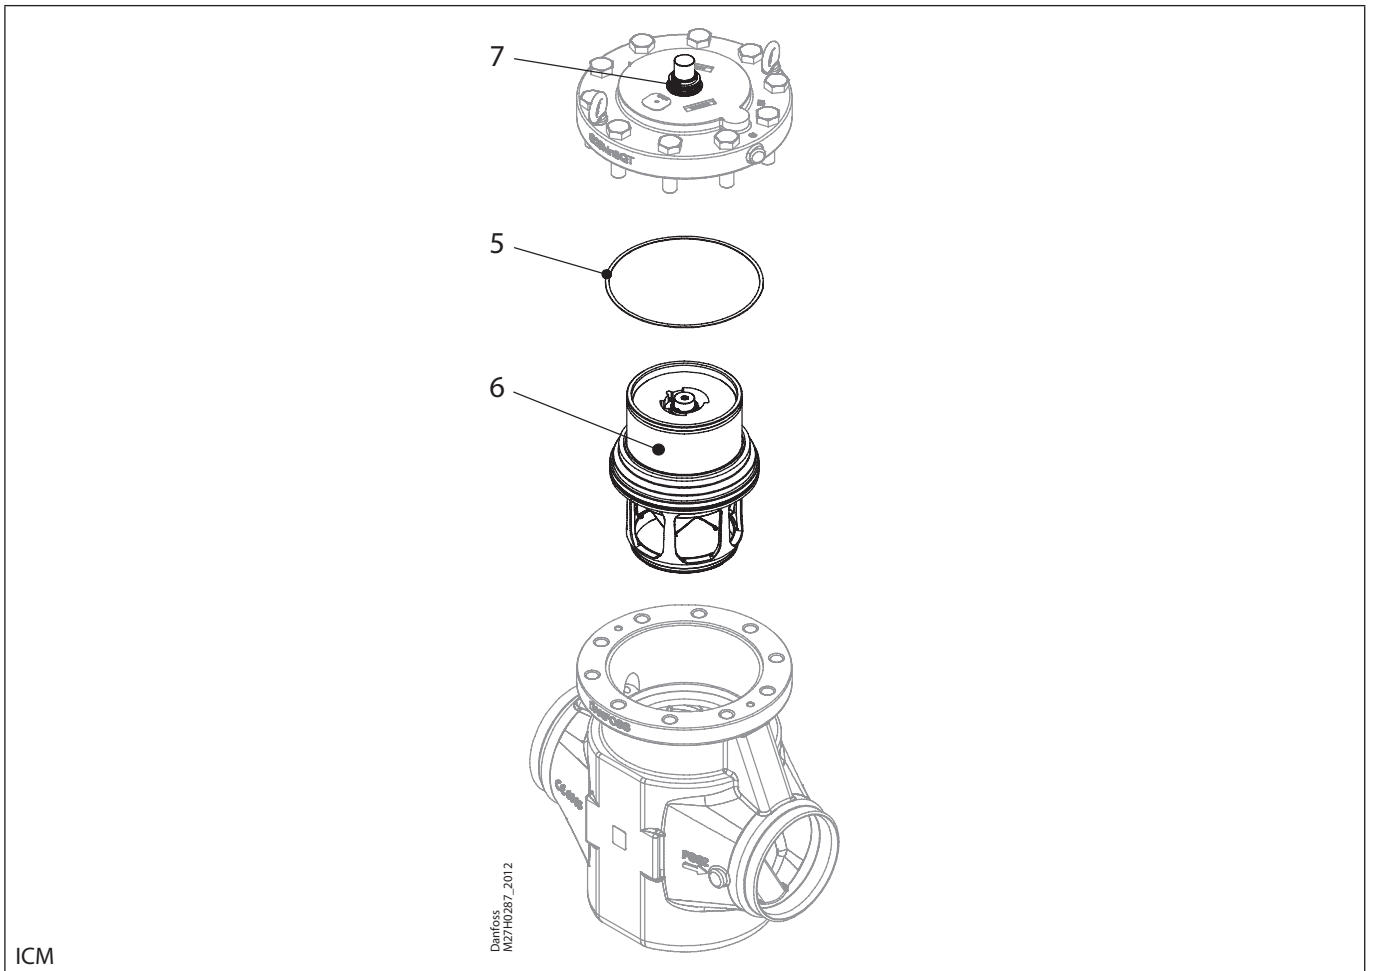

Installation guide – Spare parts and accessories

Overhaul kit | Code number 027H7136  
 ICM, size 100

<p><b>5</b></p> <p>— = Fibre</p> <p>Ø150 mm Ø5.91"</p> <p>Total no. = 1</p>	<p><b>6</b></p> <p>Ø95 mm Ø3.74"</p> <p>Total no. = 1</p>	<p><b>7</b></p> <p>Ø3.74"</p> <p>Total no. = 1</p>
---	---	--